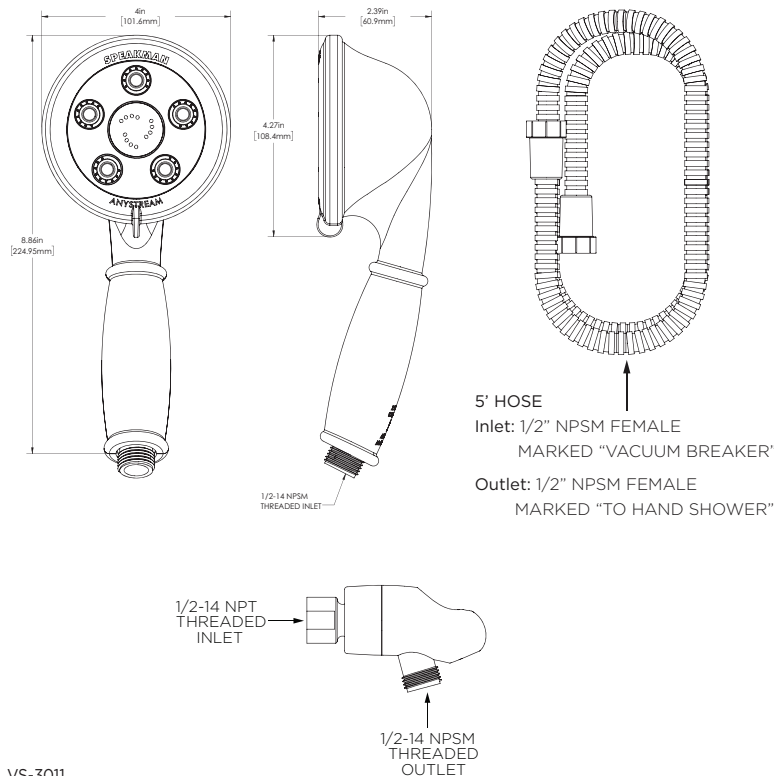

SPEAKMAN® VS-3011

Chelsea™ Hand Shower Head

FEATURES:

- 5 plungers, 45 sprays
- 12 center massage jets
- Durable plastic construction
- Spray adjusting faceplate
- Patented plungers resist scale buildup
- Includes 5' metal hose and arm bracket
- 2.5 gpm (9.5 L/min) flow rate

FINISH:

PC BN

OPTIONS:

 Add suffix to model #

- 2.0 gpm (7.6 L/min) flow rate -E2
- 1.75 gpm (6.6 L/min) flow rate -E175

COMPLIANCE:

- ASME A112.18.1/CSA B125.1 certified
- WaterSense certified (E2, E175)

WARRANTY:

- Limited Lifetime Warranty (consumer use)
- 1 Year Limited (commercial use)

DIMENSIONS:

 NOTE: 1. All dimensions are in inches (millimeters) unless otherwise specified and are subject to change without notice.