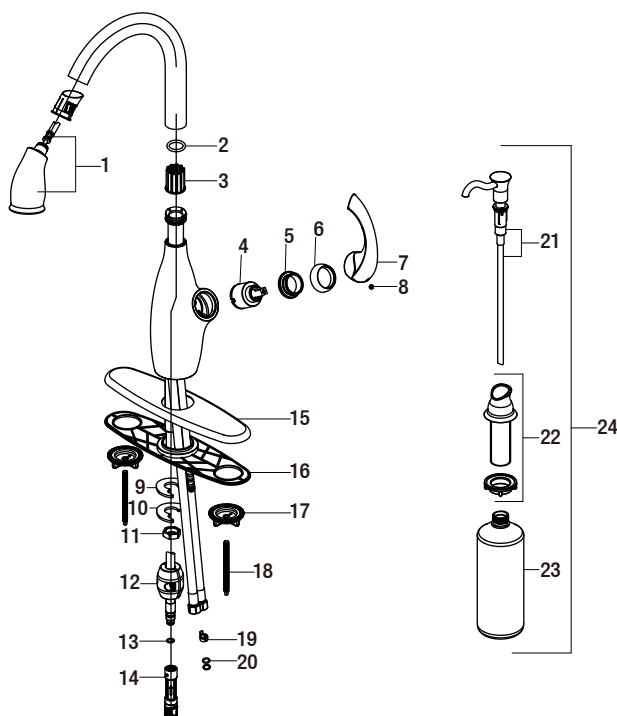

Contemporary Single-Handle Pull-Down Sprayer Kitchen Faucet
with Soap Dispenser in Chrome

MODEL	SKU #	FINISH
65710N-B8401	205505644	Chrome

Many replacement parts can be purchased online or at your local store. Please use the table below to identify the part SKU number needed, go to HOMEDEPOT.COM, and check for online and store availability. If you can't find the part you are looking for, please call 1-855-HD-GLACIER.

Part	Description	Part #	Internet SKU #	Store SKU #
1	Spray head & hose	RP3822701		
2	O-ring	RP60006		
3	Wearable ring	RP64092		
4	Cartridge	RP20005	207093806	
5	Bonnet	RP70639		
6	Cap	RP8002801		
7	Handle	RP1313101		
8	Set screw	RP50002		
9	Rubber washer	RP64087		
10	Metal washer	RP64088		
11	Nut	RP56045		
12	Weights	RP70625		
13	O-ring	RP60089		

Part	Description	Part #	Internet SKU #	Store SKU #
14	Quick connect assembly	RP70479		
15	Escutcheon	RP8022601		
16	Gasket	RP70172		
17	Mounting nut	RP56109		
18	Bolt	RP50071		
19	Block	RP70421		
20	O-ring	RP60002		
21	Pump kit	RP46018		
22	Flange kit	RP4602801		
23	Bottle	RP46002		
24	Soap dispenser	RP4600701		