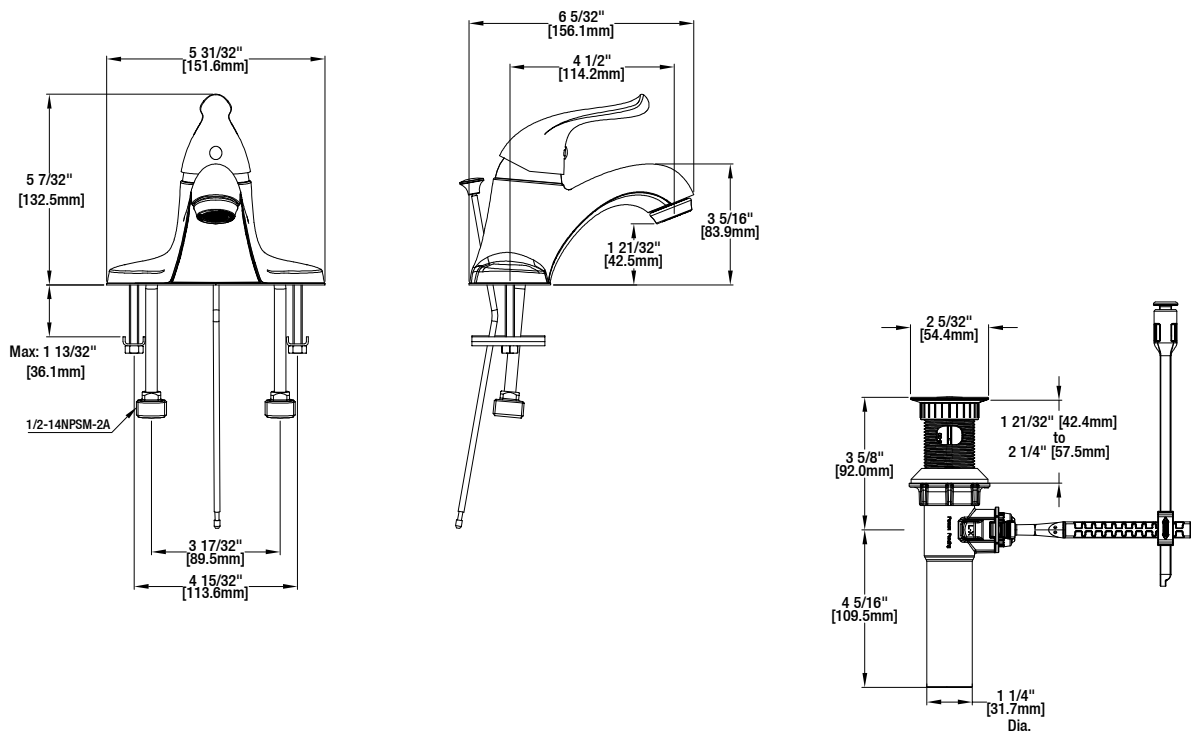

Constructor 4 in. 1-Handle Low-Arch Bathroom Faucet

FEATURES

- Requires 3-Hole Sink with 4" On-Center
- 1/2" IPS Connections
- Max Flow Rate: 1.2 gpm (4.5 L/min) at 60 psi
- Max Countertop Thickness: 1 13/32"
- Spout Reach: 4 1/2"
- Spout Height: 3 5/16"
- Ceramic Cartridge
- With ClickInstall™ Drain Assembly

MODEL	SKU #	FINISH
HD65480W-6001	304367673	Chrome
HD65480W-6004	304367708	Brushed Nickel

WARRANTY

- Limited Lifetime Warranty

INSTALLATION DIMENSIONS

Glacier Bay reserves the right to make changes in specifications and materials and to change and discontinue models, both without notice or obligation. Dimensions are for reference only.