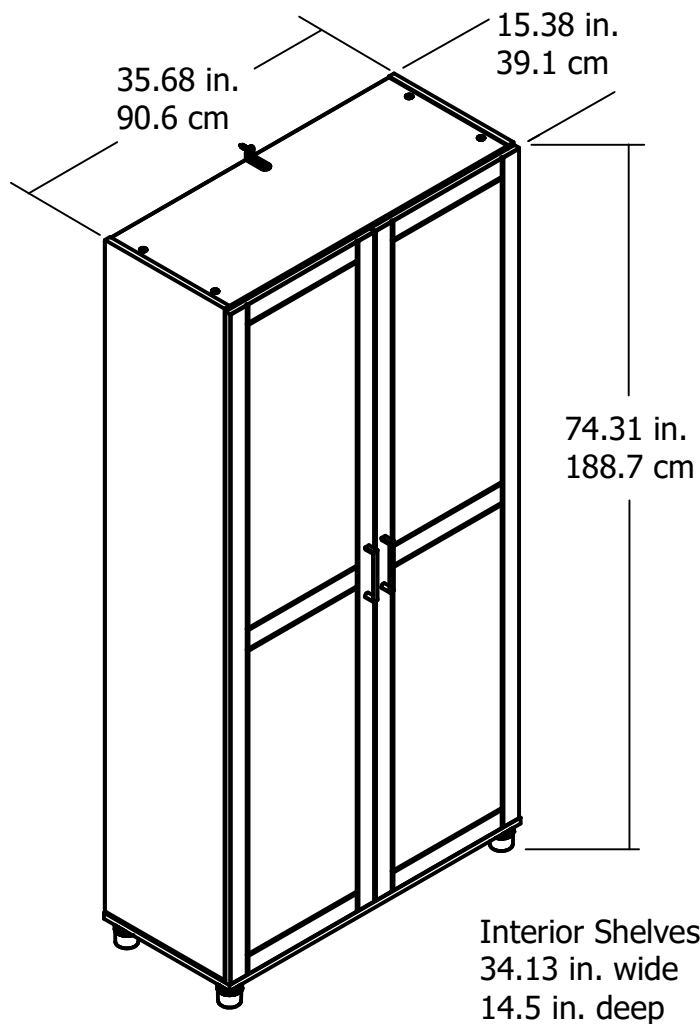

7922414COM - 36 in.Storage Cabinet

Finish: (414) Obsidian Black/(56) Black

Overall Product Size:
74.31in.H x 35.68 in.W x 15.38 in.D
188.7cmH x 90.6cmW x 39.1cmD

Wood Breakdown: 98%
Total storage: 20.12 cubic feet

Unit Weight: 136 lbs. (61.7 kg)