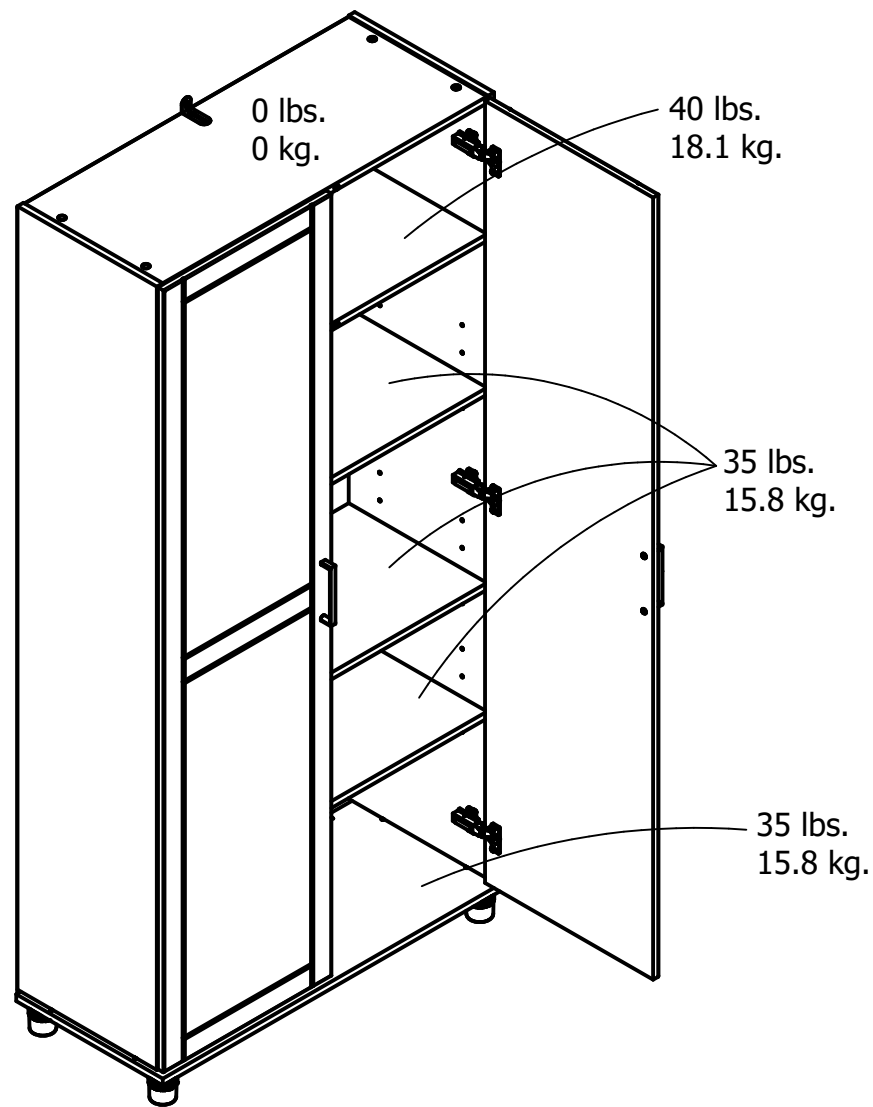

7922414COM - 36 in.Storage Cabinet

Finish: (414) Obsidian Black/(56) Black

Overall Product Size:
74.31in.H x 35.68 in.W x 15.38 in.D
188.7cmH x 90.6cmW x 39.1cmD

Wood Breakdown: 98%
Total storage: 20.12 cubic feet

Unit Weight: 136 lbs. (61.7 kg)