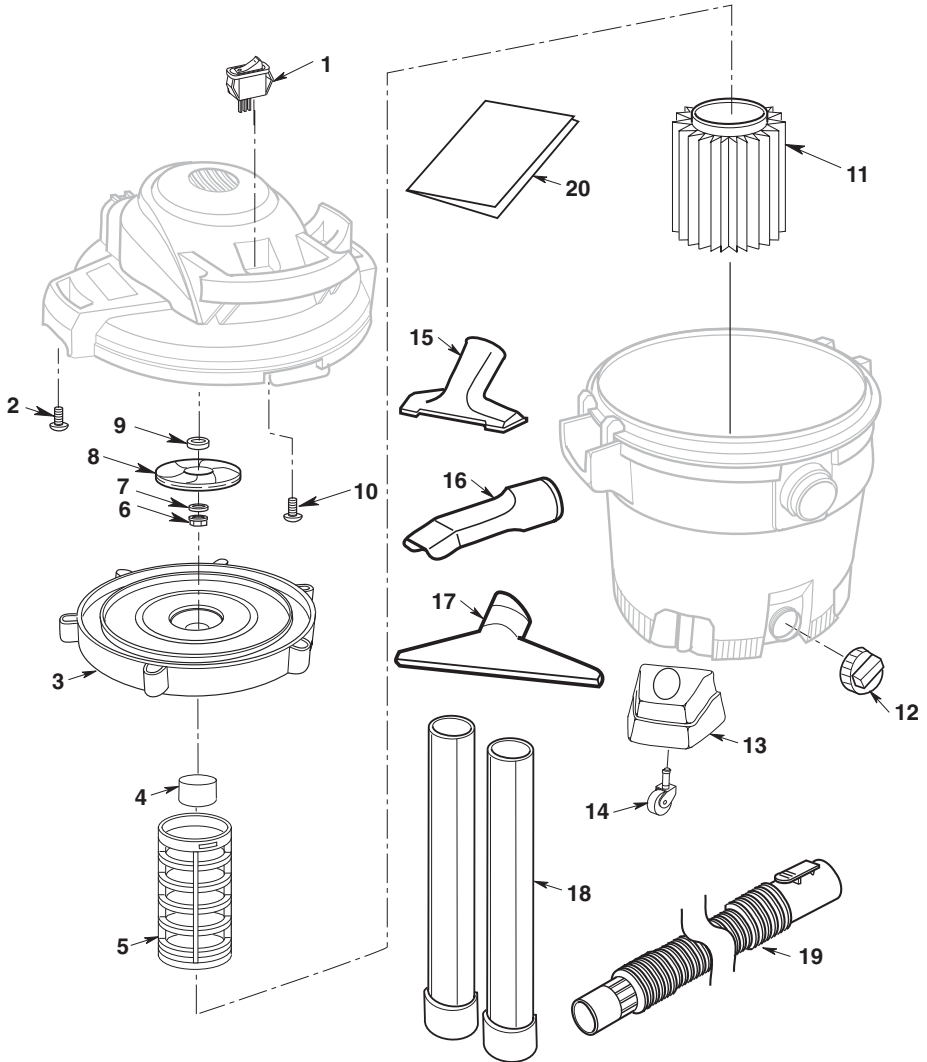

Repair Parts

12 U.S. Gallon Wet/Dry Vac Catalog Number WD1270 includes Model Numbers WD12701/WD1270EX0

RIDGID parts are available on-line at www.ridgidparts.com

Always order by Part Number - Not by Key Number

▲ WARNING

SERVICING OF DOUBLE-INSULATED WET/DRY VAC

In a double-insulated Wet/Dry Vac, two systems of insulation are provided instead of grounding. No grounding means is provided on a double-insulated appliance, nor should a means for grounding be added. Servicing a double-insulated Wet/Dry Vac requires extreme care and knowledge of the system, and should be done only by qualified service personnel. Replacement parts for a double-insulated Wet/Dry Vac must be identical to the parts they replace. Your double-insulated Wet/Dry Vac is marked with the words "DOUBLE INSULATED" and the symbol (square within a square) may also be marked on the appliance.

To reduce the risk of injury from electrical shock, unplug power cord before servicing the electrical parts of the Wet/Dry Vac.

Key No.	Model No. WD12701	Model No. WD1270EX0	Description
1	832086	832086	Rocker Switch
2	820563-4	820563-4	* Screw, Pan Hd. Ty. "AB" 10 x 3/4 Ser.
3	833185	833185	Collector
4	823200A	823200A	Float
5	823201-3	823201-3	Filter Cage
6	826817	826817	Nut, Hex Flange 5/16-18
7	315534-1	315534-1	Washer
8	818413-3	818413-2	Blower Wheel
9	818961	818961	Spacer
10	820563-7	820563-7	* Screw, Pan Hd. Ty. "AB" 10 x 3/4 Ser.
11	VF4000	VF4000	† Qwik Lock™ Filter
12	73185	73185	Drain Cap
13	828833	828833	Caster Foot w/Storage
14	73137	73137	† Caster
15	VT2509	VT2509	† Utility Nozzle
16	VT2503	VT2503	† Car Nozzle
17	VT2510	VT2510	Wet Nozzle
18	VT2508	VT2508	† Extension Wands
19	826356-5	826356-5	Hose Assembly
20	SP6765	SP6765	Owner's Manual

* Standard Hardware Item - May Be Purchased Locally

† These replacement parts are available where you purchased your Vac.

Repair Parts (continued)

12 U.S. Gallon Wet/Dry Vac
Catalog Number WD1270 includes Model Numbers
WD12701/WD1270EX0

RIDGID parts are available on-line at www.ridgidparts.com