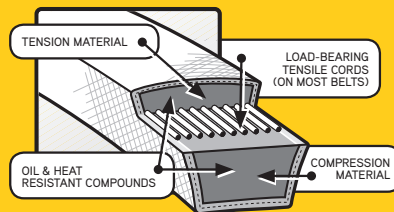

54 INCH

Cub Cadet

Cub Cadet

54 INCH DECK DRIVE BELT

FITS CUB CADET LAWN & GARDEN TRACTORS
with 54" DECKS, 2005 & AFTER

954-0642
754-0642

54 INCH

Cub Cadet