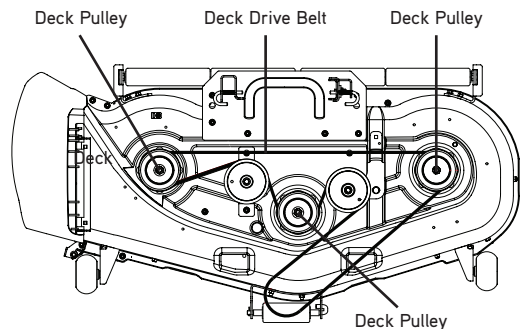

Cub Cadet

54 INCH DECK DRIVE BELT

Cub Cadet Genuine Parts include belts designed and tested to consistently meet original performance standards. Their high strength tensile cords and specially engineered materials combine to resist wear and provide superior durability.

For more details, refer to the installation instructions in your product owner's manual.

Scan this 2D barcode to view easy installation steps.

DISTRIBUTED BY:
Cub Cadet
P.O. Box 368023
Cleveland, OH 44136-9723
See product for country of origin
645-80208 OCC-754-0642