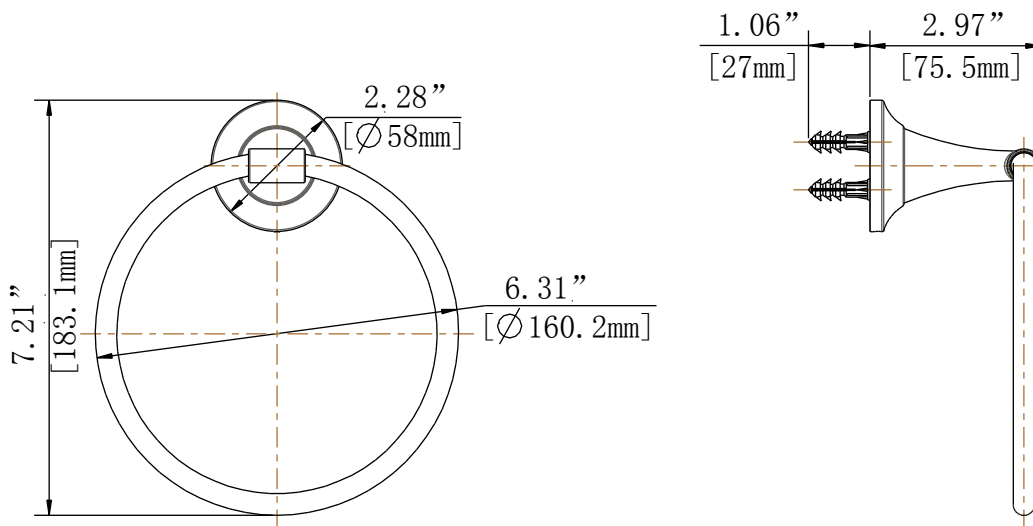


FEATURES

- 6.31" L x 7.21" W x 2.97" H
- Coordinates with Constructor Series Bath Products
- Easy Installation
- Includes Mounting Hardware and Plastic Anchors
- Tools Required for Installation:
 - Drill with 1/4" Drill Bit
 - Phillips Screwdriver
 - Small Flat Head Screwdriver

**Constructor Series
Classic Collection**

Towel Ring

MODEL	FINISH
20118-0501	Chrome Polished

Available for purchase or special order at Home Depot stores.

INSTALLATION DIMENSIONS

Glacier Bay reserves the right to make changes in specifications and materials and to change and discontinue models, both without notice or obligation. Dimensions are for reference only.