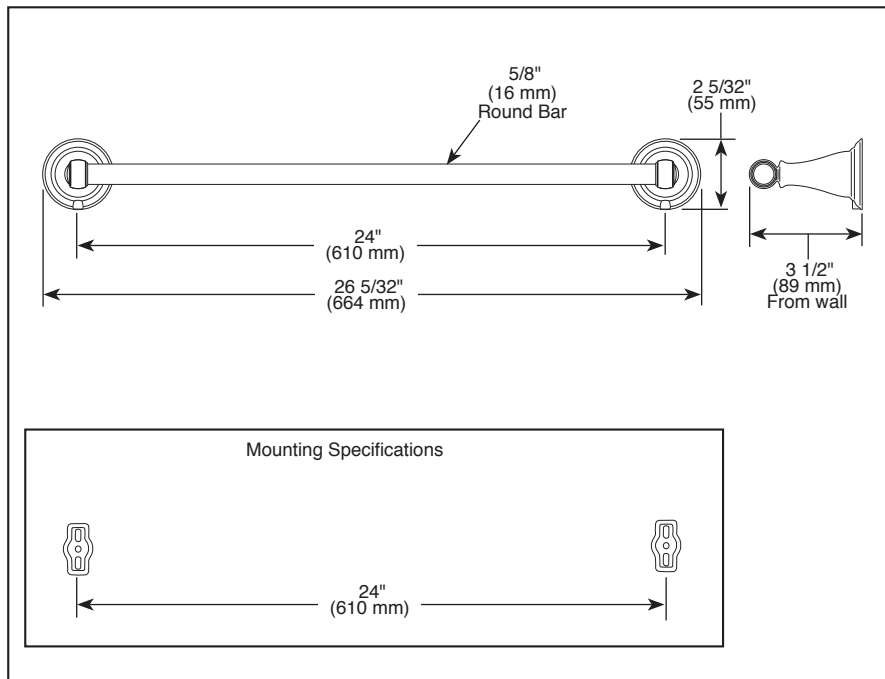

ACCESSORIES

- Windemere® Bath Collection
- 24" Towel Bar

Submitted Model No.: _____
Specific Features: _____

▲ Designate Proper Finish Suffix

STANDARD SPECIFICATIONS:

- Wood blocking is preferable behind all wall surfaces. If wood blocking is not available, the following fasteners are suggested: Tile/Masonry-Plastic or lead Anchors Plaster/drywall-Toggle bolts.
- Mounting hardware and mounting template included with product.