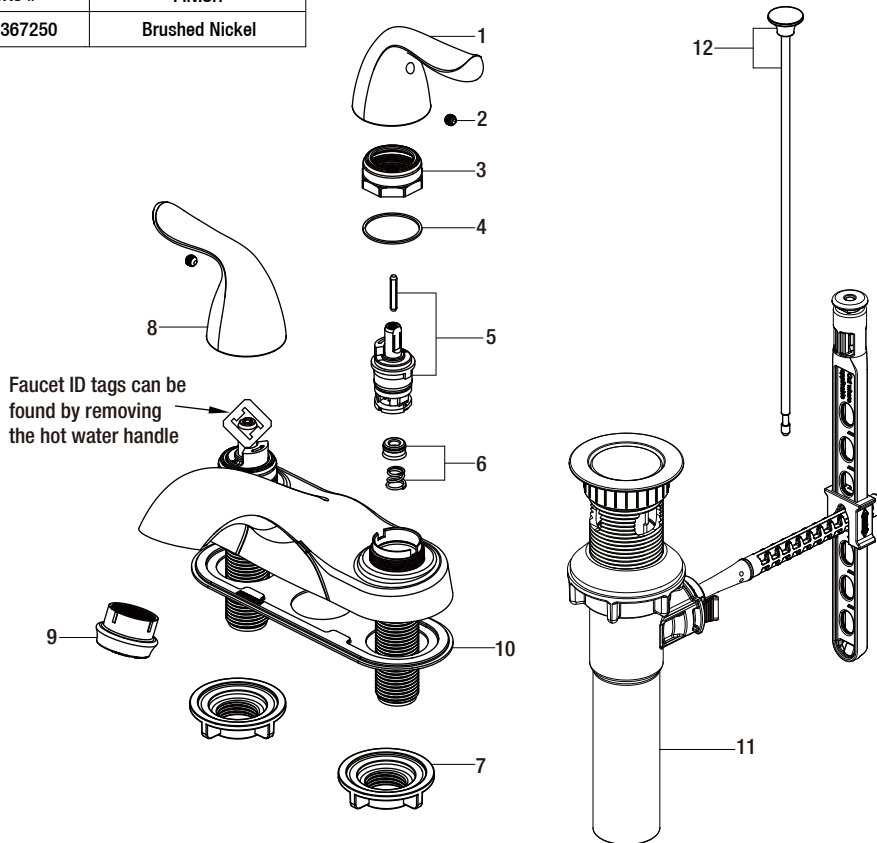

Replacement Parts List

Constructor Faucet and Bath Accessory Value Kit in Brushed Nickel

| MODEL | SKU # | FINISH |
|---------------|-----------|----------------|
| HD67499W-P004 | 304367250 | Brushed Nickel |

| Part | Description | Part # | Internet SKU # | Store SKU # |
|------|-------------------|-----------|---------------------------|-------------|
| 1 | Handle (C) | RP1314804 | 206864734 | |
| 2 | Set screw | RP50002 | | |
| 3 | Bonnet nut | RP70435 | 206864739 | |
| 4 | Washer | RP64124 | | |
| 5 | Cartridge & Screw | RP50168 | | |
| 6 | Seat & Spring | RP22008 | | |
| 7 | Mounting nut | RP56001 | 203193994 | 579276 |

| Part | Description | Part # | Internet SKU # | Store SKU # |
|------|------------------------------|-----------|---------------------------|-------------|
| 8 | Handle (H) | RP1314704 | 301158402 | |
| 2 | Set screw | RP50002 | | |
| 9 | Aerator | RP3021604 | | |
| 10 | Gasket | RP80205 | | |
| 11 | ClickInstall™ drain assembly | RP4022804 | | |
| 12 | Lift rod | RP4023504 | | |