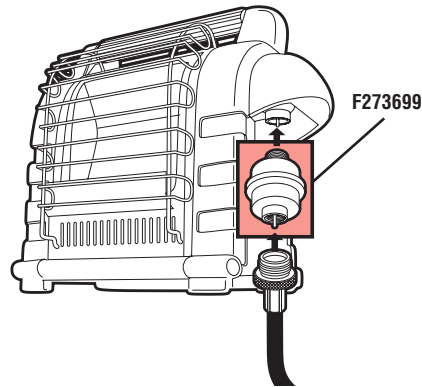

Stock #:
Mr. Heater #

Description/Usage:

Application(s):

F273699

Fuel Filter

For use with the Mr. Heater Buddy, Big Buddy and Tough Buddy Heaters. Most commonly used with a bulk cylinder and hose assembly.