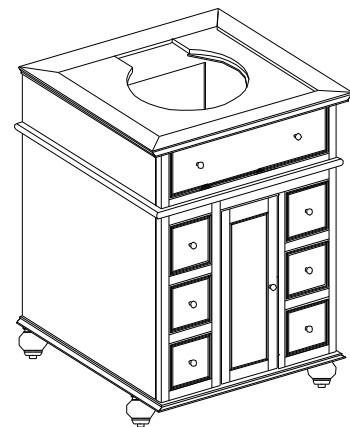

HOME DECORATORS

collection

Sink cabinet

Features

- *MDF and poplar and granitic top*
- *Slow-close drawer(s) and slow-close adjustable door(s) and adjustable shelf*
Available in various widths
- *22 "(55.9cm) depth, and 35 -1/2 "(90.0 cm) height*

41294

Codes/Standards Applicable

Specified model meets or exceeds the following

- *None applicable*

Colors/Finishes

F10: white or hazel brown or natural

Specified Model

Model	Description	Colors/Finishes
41294	Sink,28"(71.1CM)width	<input type="checkbox"/> F10
36209	Sink,44"(111.8CM)width	<input type="checkbox"/> F10
38854	Sink,72"(182.9CM)width	<input type="checkbox"/> F10

Product Specification

The sink cabinet shall be 22"(55.9 cm) in depth,and 35-1/2 "(90.0cm)in height,Sink shall be available in various widths.Sink shall be made of MDF and POPLAR and GRANITIC TOP . Sink shall include slow-close adjustable drawer(s) and slow-close door(s)and adjustable shelf. The Sink shall be Chinshu mode BF- 22267