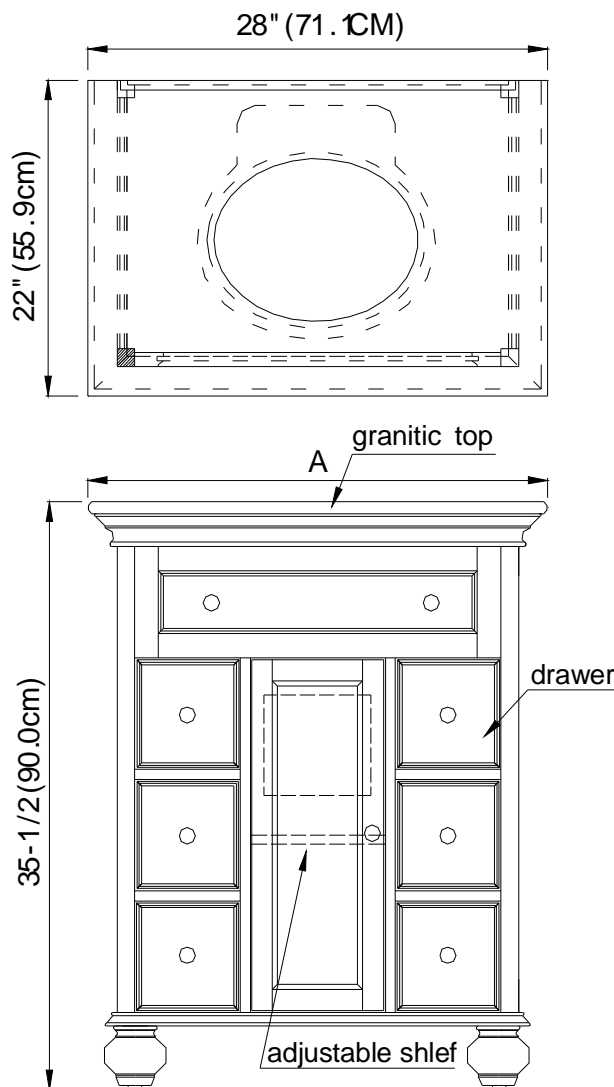

HOME DECORATORS

collection

Sink cabinet

Features

- *MDF and poplar and granitic top*
- *Slow-close drawer(s) and slow-close adjustable door(s) and adjustable shelf*
Available in various widths
- *22 "(55.9cm) depth, and 35 -1/2 "(90.0 cm) height*

41294

Codes/Standards Applicable

Specified model meets or exceeds the following

- *None applicable*

Colors/Finishes

F10: white or hazel brown or natural

Specified Model

Model	Description	Colors/Finishes
41294	Sink,28"(71.1CM)width	<input type="checkbox"/> F10
36209	Sink,44"(111.8CM)width	<input type="checkbox"/> F10
38854	Sink,72"(182.9CM)width	<input type="checkbox"/> F10

Product Specification

The sink cabinet shall be 22"(55.9 cm) in depth,and 35-1/2 "(90.0cm)in height,Sink shall be available in various widths.Sink shall be made of MDF and POPLAR and GRANITIC TOP . Sink shall include slow-close adjustable drawer(s) and slow-close door(s)and adjustable shelf. The Sink shall be Chinshu mode BF- 22267

A= 28"(71.1CM) 41294
44"(111.8CM) 36209
72"(182.9CM) 38854

Proutdct Diagram