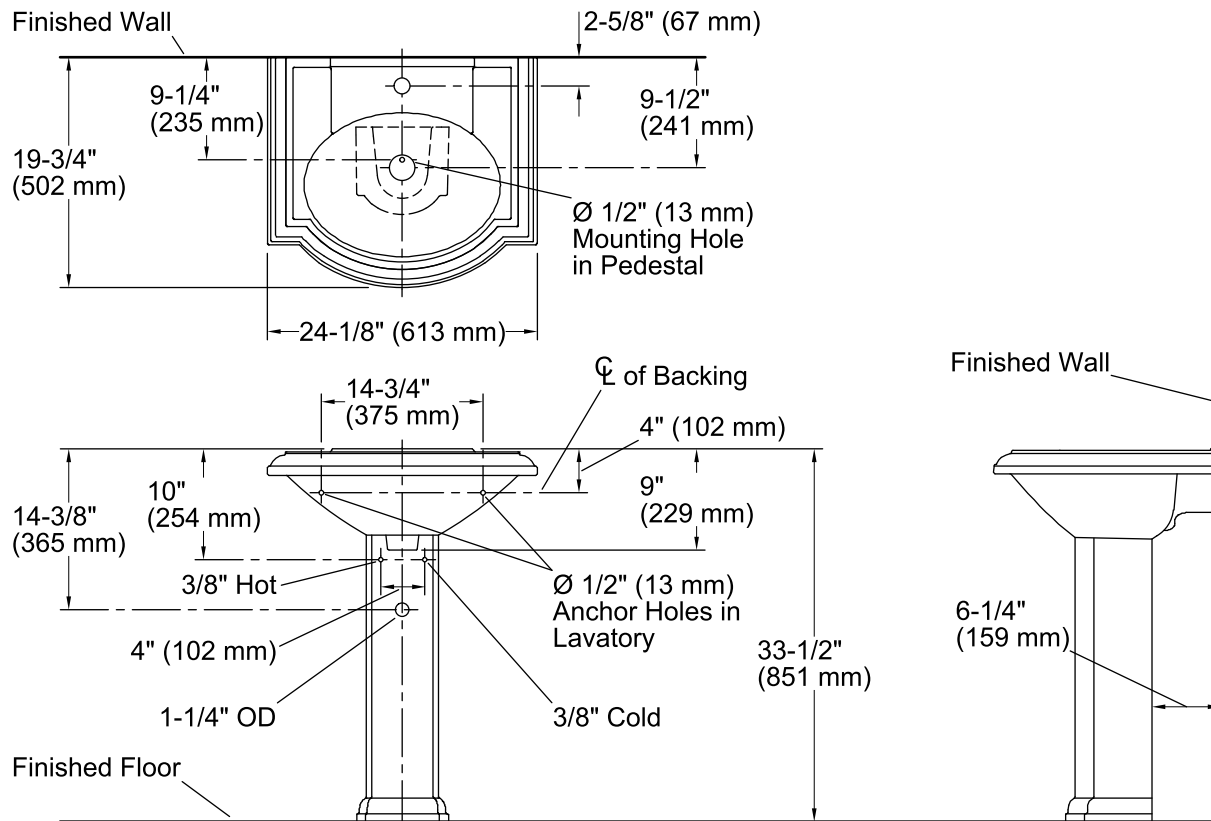

Devonshire® Pedestal Bathroom Sink K-2286-1

Features

- Vitreous china.
- Pedestal sink.
- Oval basin.
- With overflow.
- Single faucet hole.
- Coordinates with other products in the Devonshire collection.
- 24-1/8" (613 mm) x 19-3/4" (502 mm) x 33-1/2" (851 mm)

THE BOLD LOOK
OF **KOHLER**®

Technical Information

All product dimensions are nominal.

Bowl configuration:	Single
Installation:	Pedestal
Bowl area	Length: 17" (432 mm) Width: 12" (305 mm) Water depth: 4-7/8" (124 mm)
Number of deck holes:	1
Faucet hole(s):	1-3/8" (35 mm)
Drain hole:	1-3/4" (44 mm)