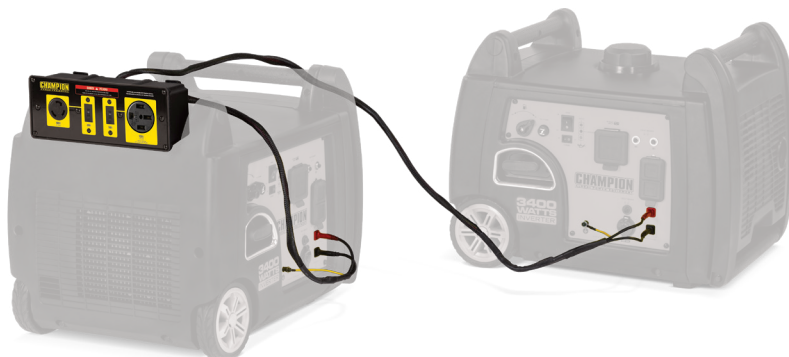

UPC 850878006853

30 AMP
120V, L5-30R

50 AMP RV
120/240V, 14-50R

Key Features

- Compatible with Champion inverter generators 2800 Watts and up.
- Increased Power Output
- Easily clips onto inverter handle
- Circuit Breakers - 30A and 50A

Box:

G.W.: 4.4 lb. (2 kg)
MEAS.: 12.2 in. x 8.3in. x 5.1 in.
31 cm x 21 cm x 13 cm

No tools required.

Easily clips onto inverter handle.

2 YEAR LIMITED WARRANTY

Parts & Labor

Champion Power Equipment, Inc.
12039 Smith Ave • Santa Fe Springs, CA 90670 • USA
1-877-338-0999 • www.championpowerequipment.com
MADE IN CHINA / HECHO EN CHINA / FABRIQUÉ EN CHINE