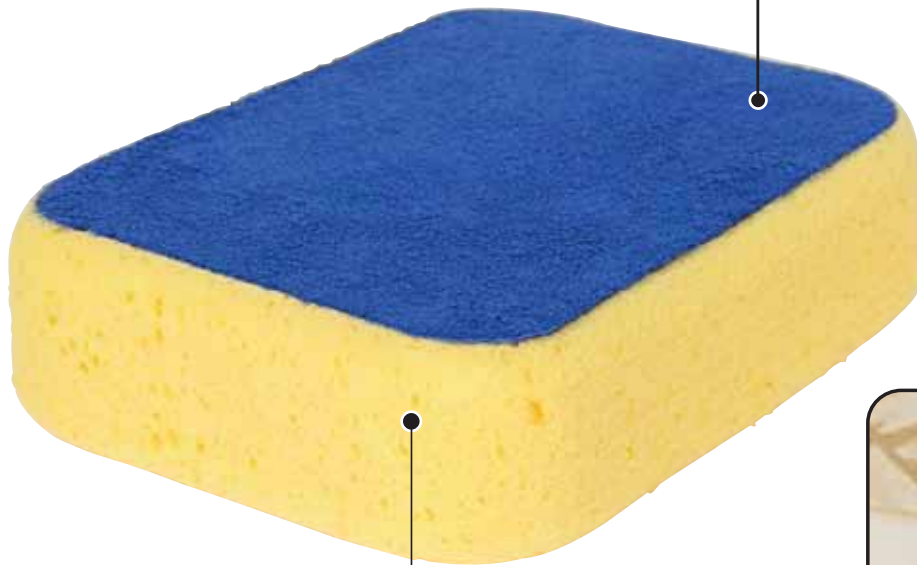

70010Q

Microfiber Sponge & Shine

MICROFIBER
Virtually eliminates
grout haze

MICROFIBER TOP
Great for polishing
and cleaning

DURABLE
Professional, high
water holding capacity

- Virtually eliminates grout haze
- For cleaning up grout, applying sealer and polishing tile
- Also great for washing and polishing cars, boats, countertops and furniture
- Perfect for ALL residential and commercial cleaning and polishing