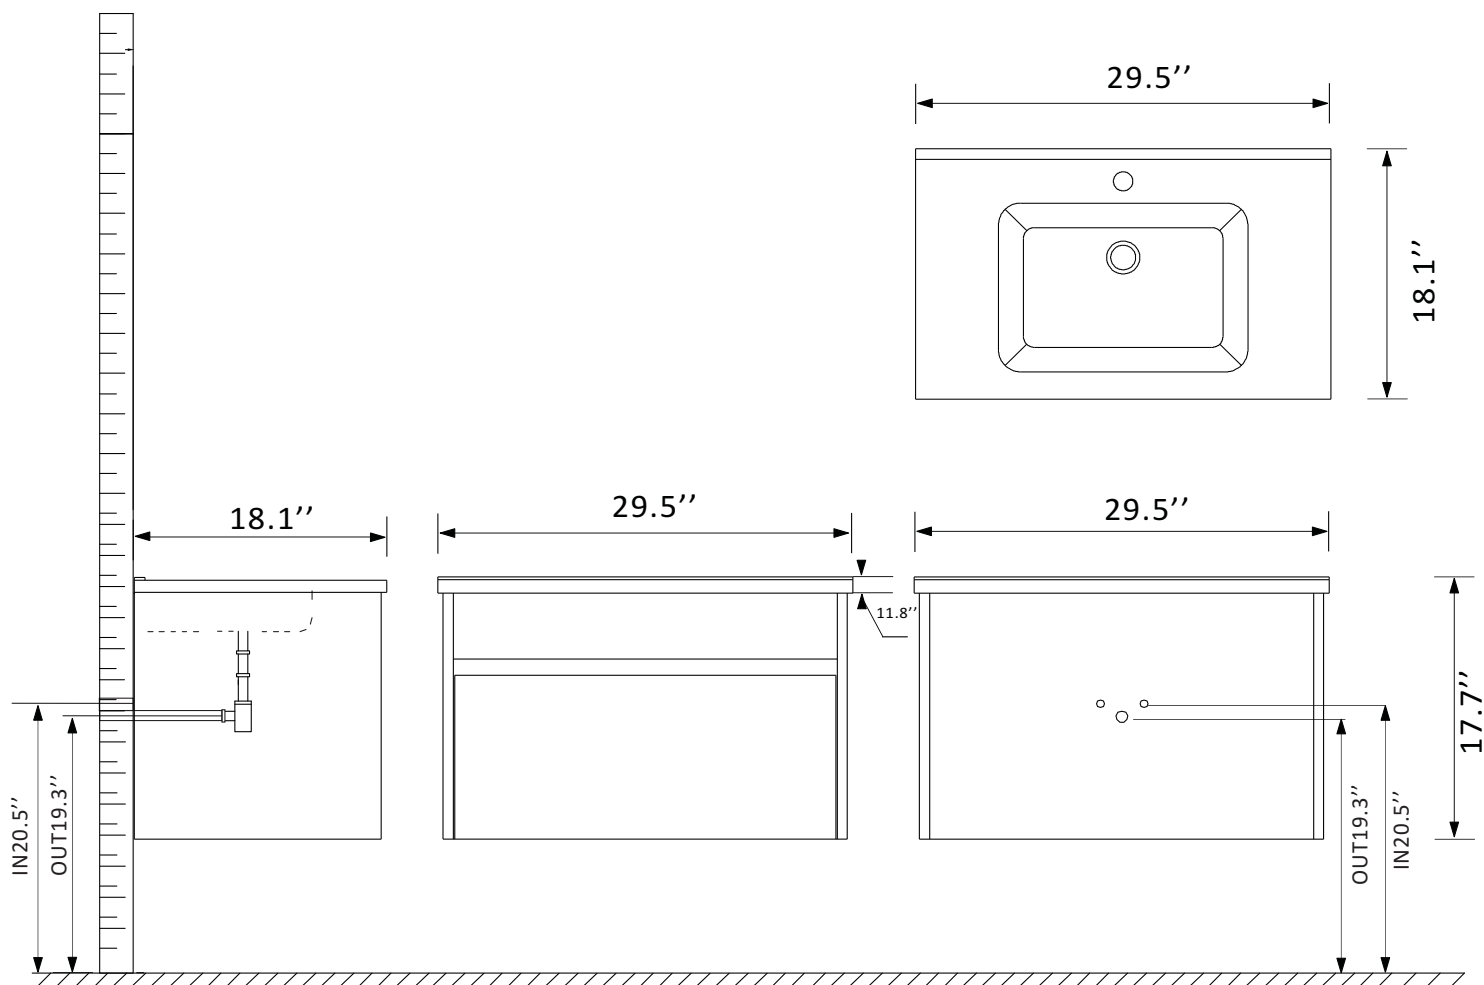

Vinnova Thomas Vanity Collection 767036-MW-WH-NM

Features

- Durable engineered wood
- Laminated veneer in Walnut finish
- Drop-in sink
- One soft-closing drawer
- With hidden aluminum drawing handle

* Does not include faucet, drain assembly, or P-trap