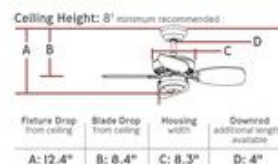

Collection: Colony II

UPC #:026586960231

Finish: Roman Bronze (RB)

Blade Finish: Teak

Dimensions:

Diameter:	28"
Weight:	10.8 lbs.
Reverse Switch:	Manual
Rev. Switch Location:	Top of Housing
Motor Size:	153.0 X 12.0
Diameter of Housing:	8.26
Capacitor Value:	4+4+5/350V/85C
Lead Wire Length:	78 inches
Remote Included:	None
Remote Group(s):	CK300,CKF310,CT100

Features:

- Flush mount hardware is included

Material List:

Safety Listing:

Safety Listed for Dry Locations
Safety Listed for Dry Locations

Instruction Sheets:

English (4CO28XX-CUL-ENG)
French (4CO28XX-CUL-CF)

Backplate / Canopy Details:

Type	Height / Length	Width	Depth	Diameter	Outlet Box Up	Outlet Box Down
Canopy				5 1/8		

Blade Details:

Blade Group	Diameter	Included	RPM Hi	CFM Hi	Watts Hi	Amps Hi	RPM Med	CFM Med	Watts Med	Amps Med	RPM Low	CFM Low	Watts Low	Amps Low
	28	Yes	323.0	2102.0	49.0	0.39	240.0	2274.77	20.9	0.27	156.0	1659.03	10.2	0.19

Mounting Options:

Mounting Type	Included	Item	Downrod Length	Downrod Diameter	Overall Height	Blade to Ceiling	Min. Ceiling Height	Canopy Style	Canopy Diameter
Downrod (Included)	yes		4.5	0.5	12.4	8.4	7.7	MC Dual Mount	5.12