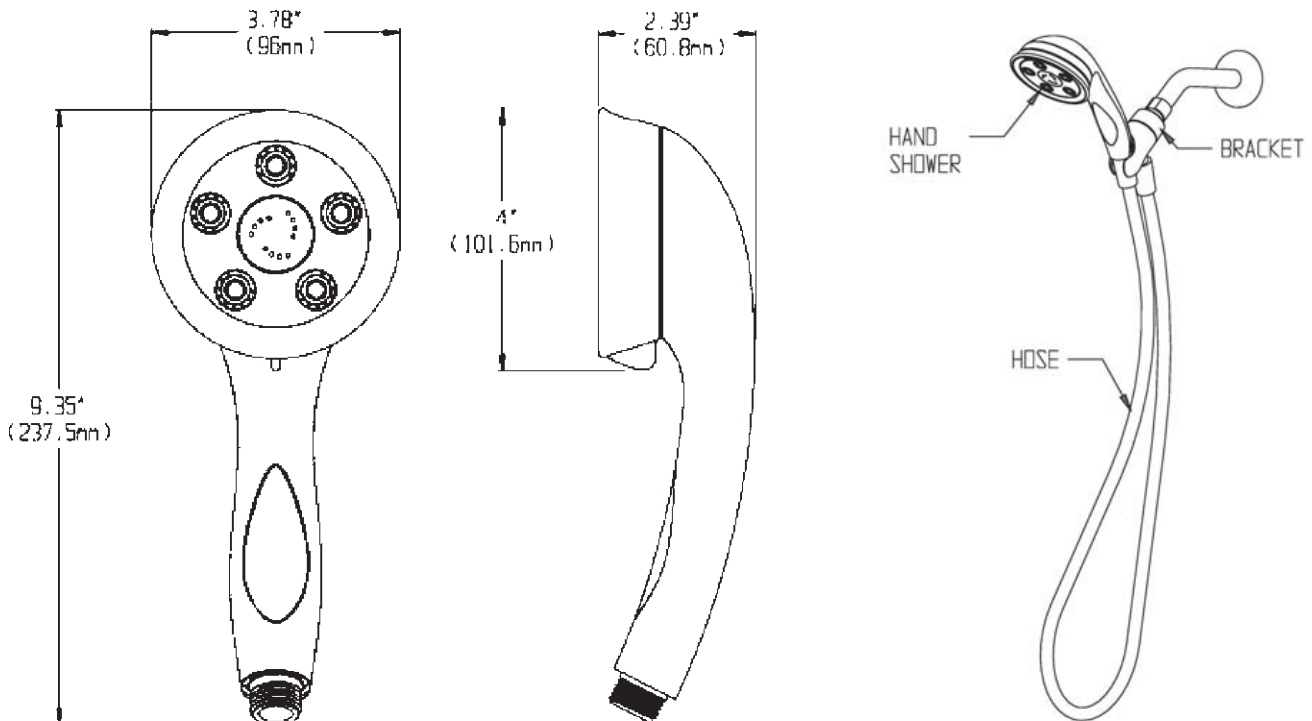

### FEATURES:

- 5 plungers, 45 sprays
- 12 center massage jets
- Durable plastic construction
- Spray adjusting faceplate
- Patented plungers resist scale buildup
- Includes 5' metal hose and arm bracket
- 2.5 gpm (9.5 L/min) flow rate

### DIMENSIONS:

 NOTE: 1. All dimensions are in inches (millimeters) unless otherwise specified and are subject to change without notice.

Architect/Engineer Approval Space:

SPEAKMAN  
400 ANCHOR MILL ROAD  
NEW CASTLE, DE 19720