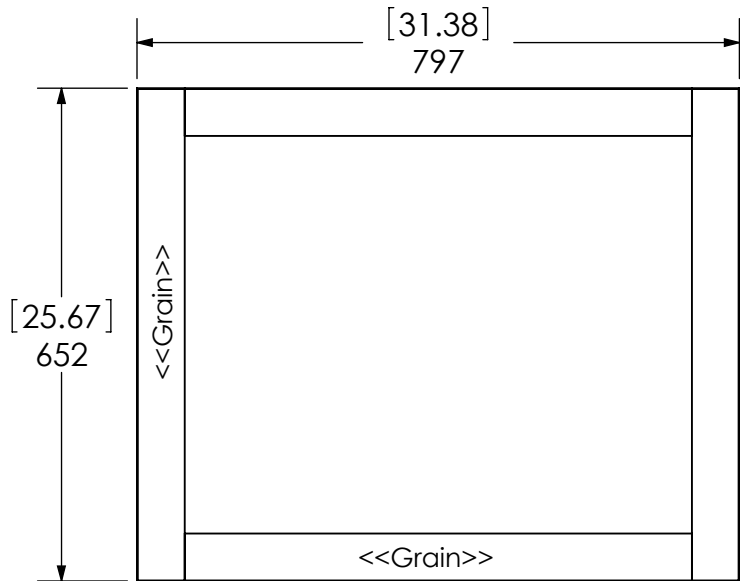

Back View

Top View

Front View

Side View

Isometric View

ITEM:	<b>WTWM26-WH WTWM26-ST WTWM26-CR WTWM26-CH</b>	REV	<b>A</b>
NAME	<b>Wall Mirror Westcourt</b>		

MATERIAL:	<b>German Beech 4/4 - MDF 3mm</b>
-----------	---------------------------------------