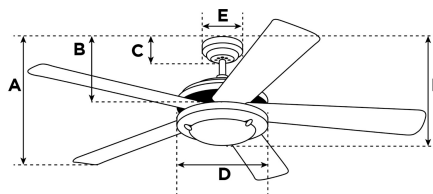

Item Number 7802400

52" White Finish White Blades

Contractor's Choice Ceiling Fan

Specifications

Size	52"
Blades.....	MDF Blades (White)
Blade Pitch.....	12°
Approved Location	Indoor
Suggested Room Size.....	Large Room (up to 15x15)
Down Rod.....	3/4" x 4"
Installation.....	Combo
Max. Ceiling Angle.....	11°
Lead Wire	78"
Light Bulb Usage.....	N/A
Control.....	Remote Control Adaptable
Motor Finish.....	White
Motor Material	Silicon Steel Motor 153mm x 15mm
Reverse Airflow.....	Yes
Capacitor	Triple
Switch Housing Cap.....	Not Included

A. Top of Canopy to Bottom of Blades	10.3"
B. Top of Canopy to Bottom of Switch House	11.3"
C. Top of Canopy to Bottom of Canopy	2.3"
D. Width of Motor Housing.....	9"
E. Width of Canopy.....	5.3"
F. Top of Canopy to Bottom of Glass	N/A