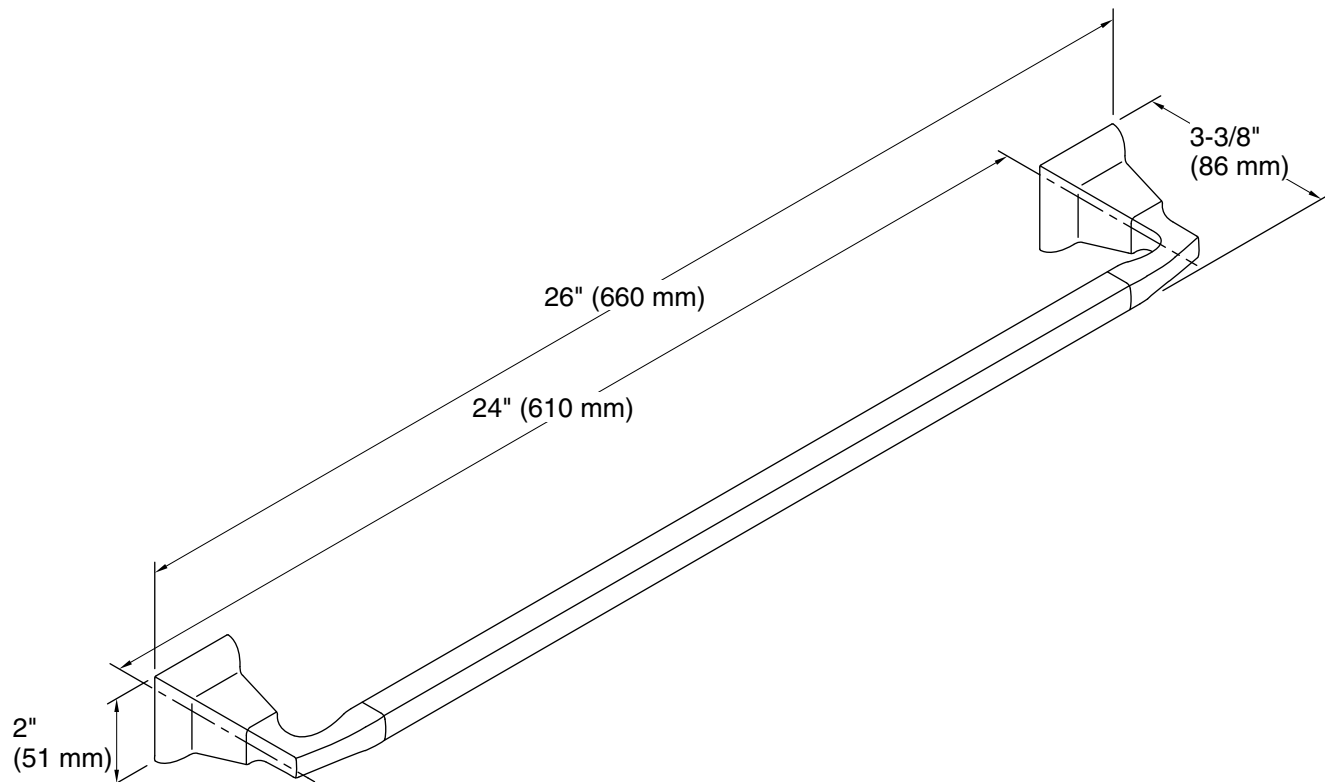

Technical Information

All product dimensions are nominal.

Installation Type: Wall-mount

Material: Zinc

Notes

Install this product according to the installation instructions.

CAUTION: Risk of personal injury. Do not install these products in any area where they are likely to be used inadvertently as a grab bar or support bar. These products are not designed or intended for use as a grab bar or support bar.