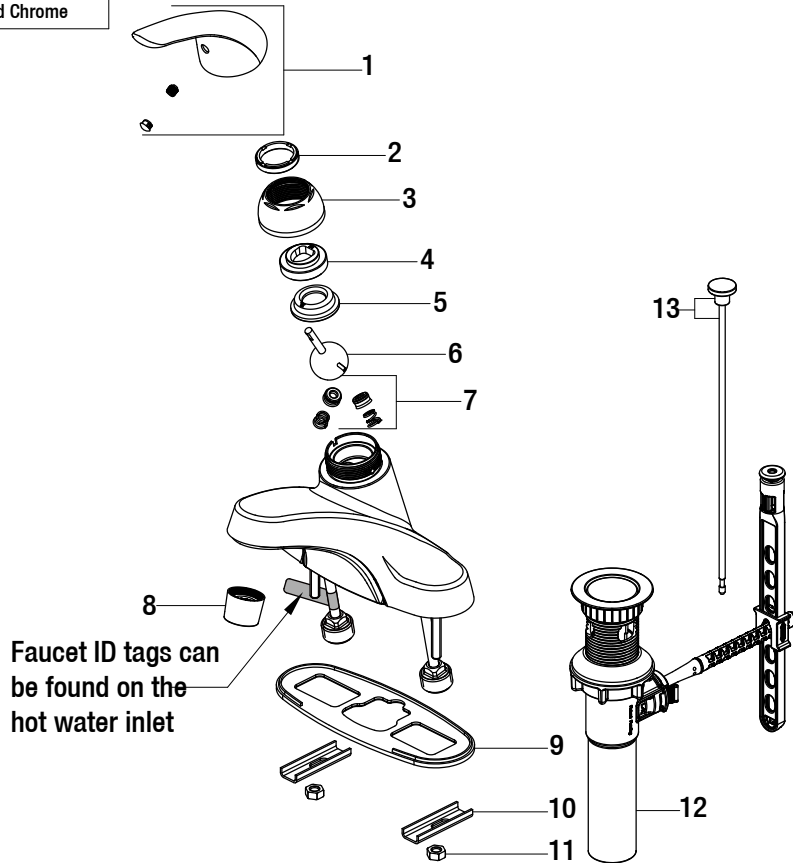

Replacement Parts List

Aragon Single Handle Bath CH

MODEL	STORE SKU #	FINISH
HD67211W-6201	1002226981	Polished Chrome

Many replacement parts can be purchased online or at your local store. Please use the table below to identify the part SKU number needed, go to HOMEDEPOT.COM, and check for online and store availability. If you can't find the part you are looking for, please call 1-855-HD-GLACIER.

Part	Description	Part #	Internet SKU #	Store SKU #
1	Handle assembly	RP1353101		
3	Cap	RP8010801		
2	Bonnet nut	RP70138	206864733	
4	Cam	RP70107		
5	Cam washer	RP70108		
6	Mixer ball	RP22007		
7	Seat & Spring	RP22008		

Part	Description	Part #	Internet SKU #	Store SKU #
8	Aerator	RP3019001		
9	Gasket	RP80082		
10	Washer	RP64083		
11	Lock nut	RP56033		
12	ClickInstall™ drain assembly	RP4022801		
13	Lift rod	RP4026301		