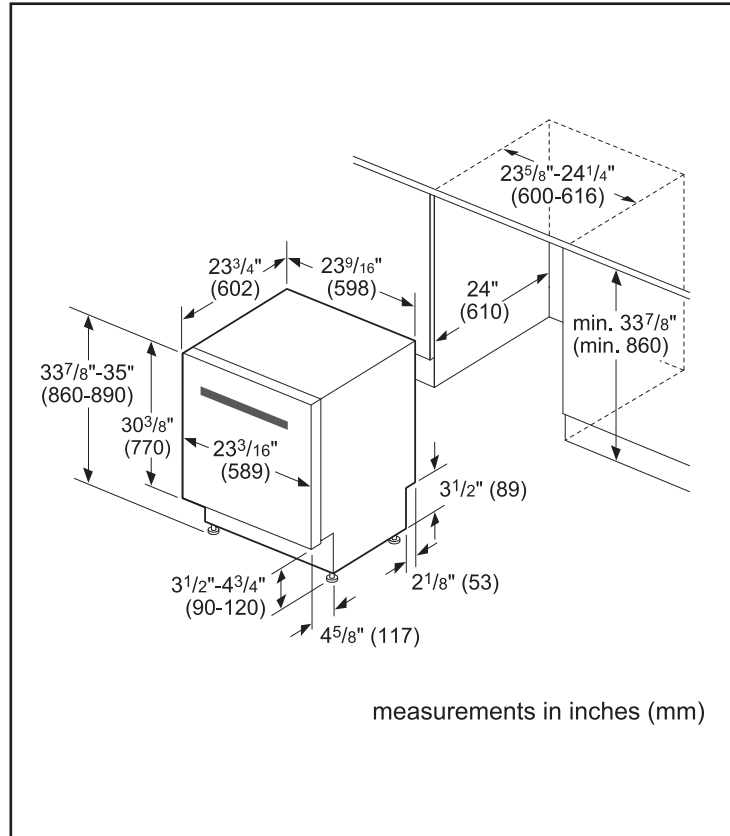

24" Recessed Handle Dishwasher

300 Series – Black SHEM63W56N

Installation Details

Accessories: To purchase Bosch accessories, cleaners & parts please visit www.bosch-home.com/us/store or call 1-800-944-2904 (Mon to Fri 5 am to 6 pm PST, Sat 6 am to 3 pm PST).

Notes: All height, width and depth dimensions are shown in inches. BSH reserves the absolute and unrestricted right to change product materials and specifications, at any time, without notice. Consult the product's installation instructions for final dimensional data and other details prior to making cutout.

Warranties: Please see Use & Care manual or Bosch website for statement of limited warranty.

For more information on our entire line of products, go to www.bosch-home.com/us or call 1-800-944-2904

© BSH Home Appliances Corporation. All rights reserved. Bosch is a registered trademark of Robert Bosch GmbH.