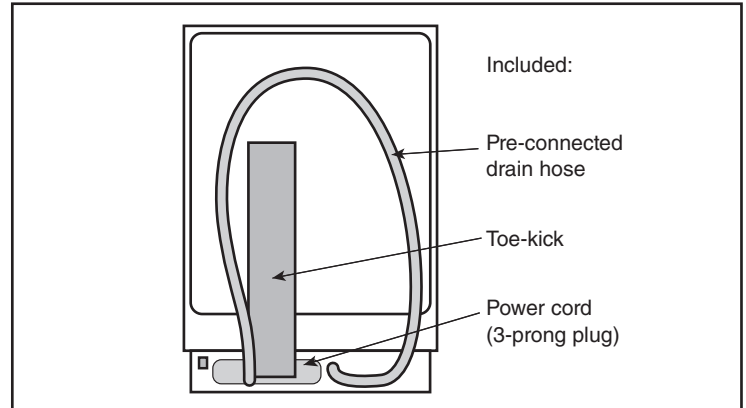

24" Recessed Handle Dishwasher

300 Series – Black SHEM63W56N

Installation Details

Accessories: To purchase Bosch accessories, cleaners & parts please visit www.bosch-home.com/us/store or call 1-800-944-2904 (Mon to Fri 5 am to 6 pm PST, Sat 6 am to 3 pm PST).

Notes: All height, width and depth dimensions are shown in inches. BSH reserves the absolute and unrestricted right to change product materials and specifications, at any time, without notice. Consult the product's installation instructions for final dimensional data and other details prior to making cutout.

Warranties: Please see Use & Care manual or Bosch website for statement of limited warranty.

For more information on our entire line of products, go to www.bosch-home.com/us or call 1-800-944-2904

© BSH Home Appliances Corporation. All rights reserved. Bosch is a registered trademark of Robert Bosch GmbH.