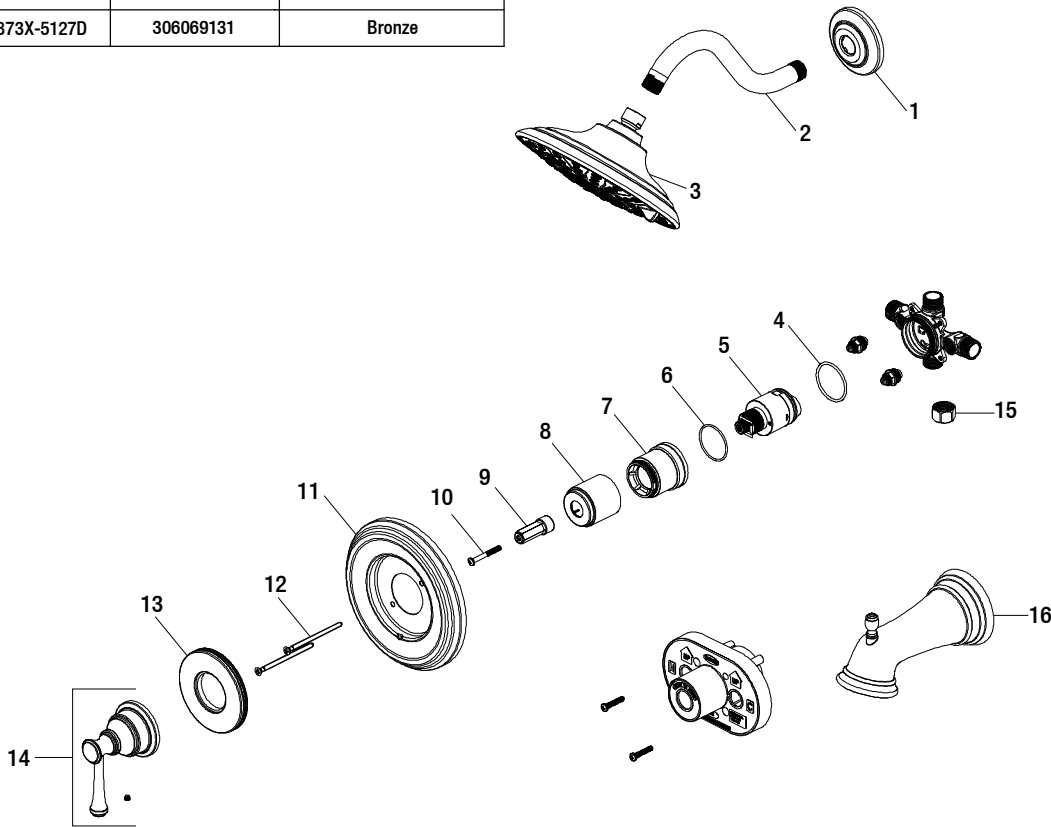

Replacement Parts List

Warnick Single-Handle Tub and Shower Faucet in Bronze

MODEL	SKU #	FINISH
HD873X-5127D	306069131	Bronze

Many replacement parts can be purchased online or at your local store. Please use the table below to identify the part SKU number needed, go to HOMEDEPOT.COM, and check for online and store availability. If you can't find the part you are looking for, please call 1-855-HD-GLACIER.

Part	Description	Part #	Internet SKU #	Store SKU #
1	Shower flange	RP8065727D		
2	Shower arm	RP3801627D		
3	Shower head	RP3841127D		
4	O-ring	RP60101		
5	Cartridge	RP20075	202666286	270530
6	O-ring	RP60091		
7	Bonnet nut	RP7043727D		
8	Sleeve	RP8054027D		

Part	Description	Part #	Internet SKU #	Store SKU #
9	Inverter	RP70556		
10	Screw	RP50215		
11	Escutcheon	RP8065627D		
12	Escutcheon screw	RP50066		
13	Accessorize cap	RP8025527D		
14	Handle assembly	RP1365627D		
15	Plug	RP70365		
16	Spout	RP3309727D		