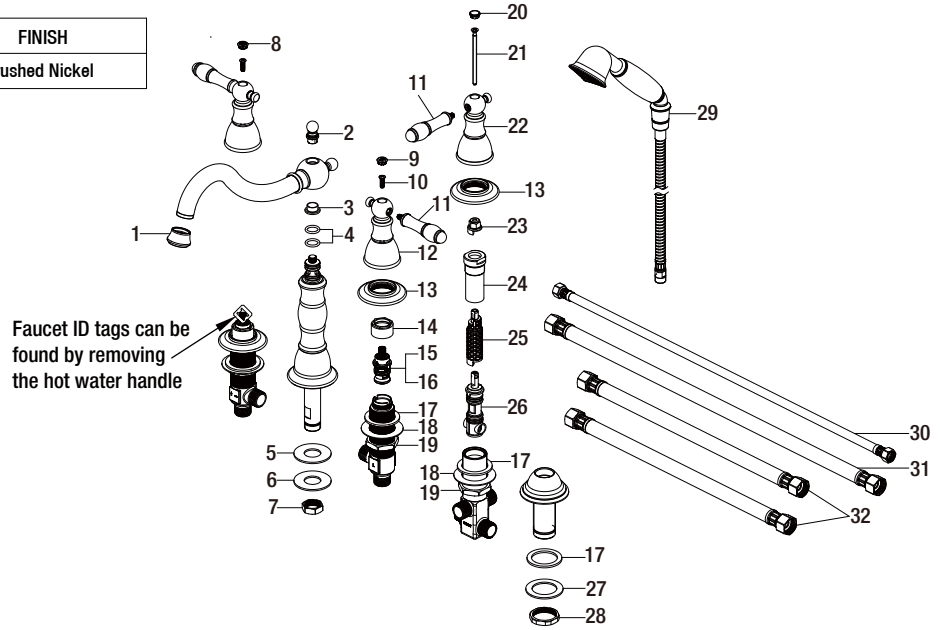

Replacement Parts List

Lyndhurst 2-Handle Roman Tub Faucet with Handheld Shower in Brushed Nickel

MODEL	Internet SKU #	FINISH
HD883X-0004	301298779	Brushed Nickel

Many replacement parts can be purchased online or at your local store. Please use the table below to identify the part SKU number needed, go to HOMEDEPOT.COM, and check for online and store availability. If you can't find the part you are looking for, please call 1-855-HD-GLACIER.

Part	Description	Part #	Internet SKU #	Store SKU #
1	Aerator	RP3000904		
2	Accessorize cap	RP8000104		
3	Wearable ring	RP64002		
4	O-ring	RP60008		
5	Rubber washer	RP64032		
6	Metal washer	RP64033		
7	Mounting nut	RP56028		
8	Index H	RP1000104		
9	Index C	RP1000204		
10	Screw	RP50005		
11	Handle	RP1315004		
12	Handle seat	RP1703604		
13	Flange	RP8041204		
14	Bonnet nut	RP70001		
15	Cartridge H	RP20087		
16	Cartridge C	RP20088		

Part	Description	Part #	Internet SKU #	Store SKU #
17	Rubber washer	RP64023		
18	Metal washer	RP64024		
19	Mounting nut	RP56014		
20	Index	RP1000704		
21	Screw	RP50066		
22	Handle seat	RP1709204		
23	Inverter	RP64041		
24	Bonnet nut	RP70043		
25	Connector	RP70426	206131710	
26	Diverter	RP70235		
27	Metal washer	RP64147		
28	Mounting nut	RP56016		
29	Spray assembly	RP3833704		
30	Hose	RP70046		
31	Hose	RP70063		
32	Hose	RP70042		