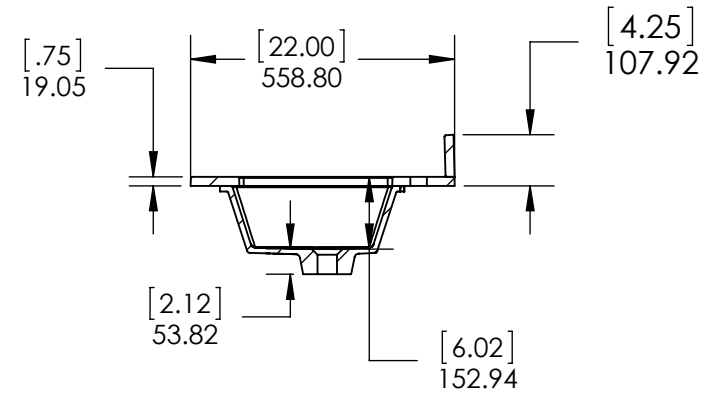

Rev #	Approved by	Change
0	R. Rubio	Released
1	R. Rubio	New Model Added

PROPRIETARY AND CONFIDENTIAL
THE INFORMATION CONTAINED IN THIS DRAWING IS THE SOLE PROPERTY OF WOODCRAFTERS. ANY REPRODUCTION IN PART OR AS A WHOLE WITHOUT THE WRITTEN PERMISSION OF WOODCRAFTERS IS PROHIBITED.

UNLESS OTHERWISE SPECIFIED
DIMENSIONS ARE IN MM. AND (INCHES)
TOLERANCES ARE
+0.125 [3.175] -0.125 [-3.175]
SCALE:1:16

	NAME	DATE
DRAWN	O. Razo	09/18/17
CHECKED	R. Rubio	09/18/17
ENG APPR.	R. Rubio	09/18/17
MFG APPR.	C. Leal	09/18/17

Wood Crafters

SIZE DWG. NO. **A** Shark Tank 61x22 Rect

SHEET 1 OF 2 REV. **1**