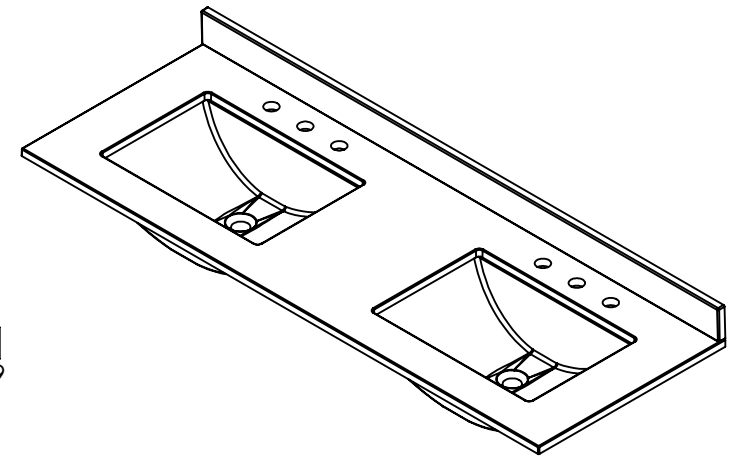

Rev #	Approved by	Change
0	R. Rubio	Released
1	R. Rubio	New Model Added

PROPRIETARY AND CONFIDENTIAL
THE INFORMATION CONTAINED IN THIS DRAWING IS THE SOLE PROPERTY OF WOODCRAFTERS. ANY REPRODUCTION IN PART OR AS A WHOLE WITHOUT THE WRITTEN PERMISSION OF WOODCRAFTERS IS PROHIBITED.

UNLESS OTHERWISE SPECIFIED
DIMENSIONS ARE IN MM. AND (INCHES)
TOLERANCES ARE
+0.125 [3.175] -0.125 [-3.175]
SCALE:1:16

	NAME	DATE
DRAWN	O. Razo	09/18/17
CHECKED	R. Rubio	09/18/17
ENG APPR.	R. Rubio	09/18/17
MFG APPR.	C. Leal	09/18/17

Wood Crafters

SIZE DWG. NO. **A** Shark Tank 61x22 Rect

SHEET 1 OF 2 REV. **1**