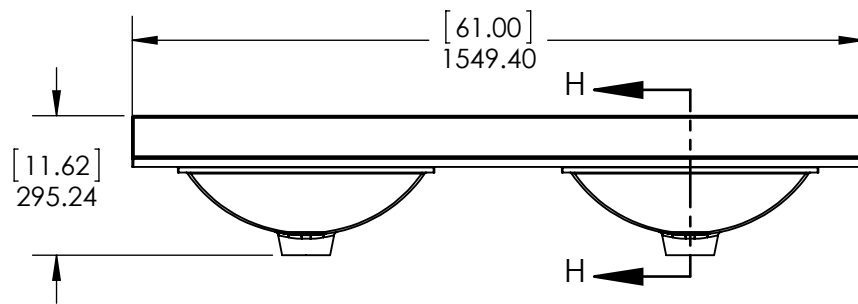

Rev #	Approved by	Change
0	R. Rubio	Released
1	R. Rubio	New Model Added

PROPRIETARY AND CONFIDENTIAL
THE INFORMATION CONTAINED IN THIS DRAWING IS THE SOLE PROPERTY OF WOODCRAFTERS. ANY REPRODUCTION IN PART OR AS A WHOLE WITHOUT THE WRITTEN PERMISSION OF WOODCRAFTERS IS PROHIBITED.

UNLESS OTHERWISE SPECIFIED
DIMENSIONS ARE IN MM. AND (INCHES)
TOLERANCES ARE
+0.125 [3.175] -0.125 [-3.175]
SCALE:1:16

	NAME	DATE
DRAWN	O. Razo	09/18/17
CHECKED	R. Rubio	09/18/17
ENG APPR.	R. Rubio	09/18/17
MFG APPR.	C. Leal	09/18/17

Wood Crafters

SIZE DWG. NO. **A** Shark Tank 61x22 Rect

SHEET 1 OF 2 REV. **1**