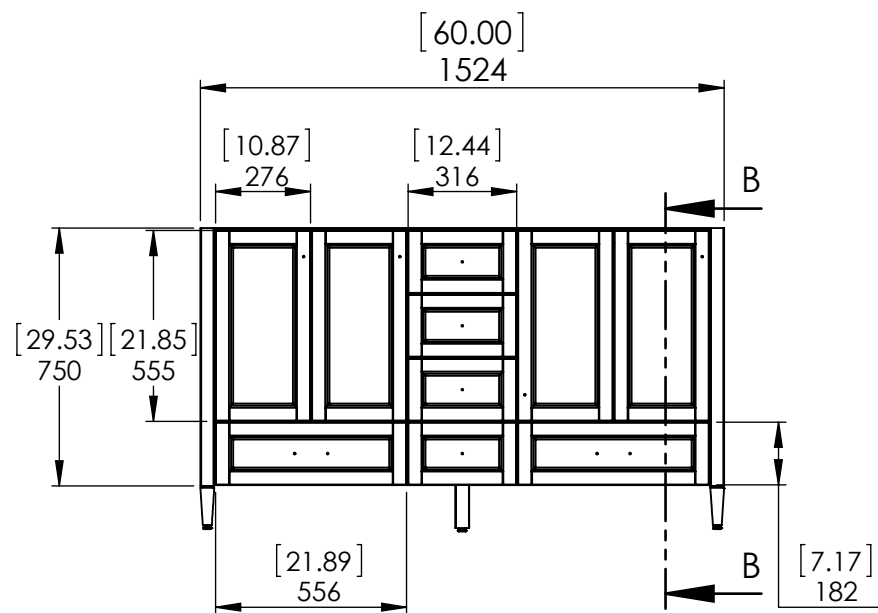

Top View

Isometric View

Side View of Central Drawers

Front View

SECTION B-B
SCALE 1 : 22

Side View

Wood Crafters

DWR	ARB	03/26/18
REV	R&D	03/26/18
APP	ING	03/26/18

SCALE: 1:20 MODELO:

ITEM: CB60-WH CB60-ST CB60-FG	CB60-CH CB60-CR	REV A
-------------------------------------	--------------------	-----------------

NAME: **Claxby 60in- White/
Sterling**

MATERIAL: **German Beech 4/4
Laminated Particle Board**

UNLESS OTHERWISE SPECIFIED
 DIMENSIONS ARE IN MM. AND (INCHES)
 TOLERANCES ARE
 +0.125 [3.175] -0.125 [-3.175]
 SCALE:1:16

	NAME	DATE
DRAWN	O. Razo	09/18/17
CHECKED	R. Rubio	09/18/17
ENG APPR.	R. Rubio	09/18/17
MFG APPR.	C. Leal	09/18/17

UNLESS OTHERWISE SPECIFIED
 DIMENSIONS ARE IN MM. AND (INCHES)
 TOLERANCES ARE
 + 0.125 [3.175] - 0.125 [-3.175]
 SCALE:1:16

	NAME	DATE
DRAWN	O. Razo	09/18/17
CHECKED	R. Rubio	09/18/17
ENG APPR.	R. Rubio	09/18/17
MFG APPR.	C. Leal	09/18/17