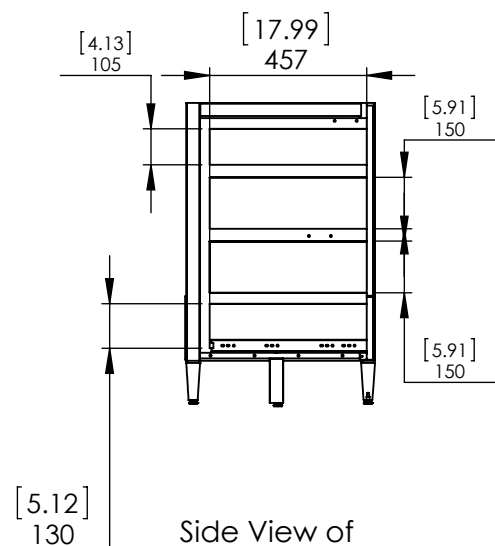

Top View

Isometric View

Side View of Central Drawers

Front View

SECTION B-B
SCALE 1 : 22

Side View

Wood Crafters

DWR	ARB	03/26/18
REV	R&D	03/26/18
APP	ING	03/26/18

SCALE: 1:20 MODELO:

ITEM: CB60-WH CB60-ST CB60-FG	CB60-CH CB60-CR	REV A
-------------------------------------	--------------------	-----------------

NAME: **Claxby 60in- White/
Sterling**

MATERIAL: **German Beech 4/4
Laminated Particle Board**

UNLESS OTHERWISE SPECIFIED
 DIMENSIONS ARE IN MM. AND (INCHES)
 TOLERANCES ARE
 +0.125 [3.175] -0.125 [-3.175]
 SCALE:1:16

	NAME	DATE
DRAWN	O. Razo	09/18/17
CHECKED	R. Rubio	09/18/17
ENG APPR.	R. Rubio	09/18/17
MFG APPR.	C. Leal	09/18/17

UNLESS OTHERWISE SPECIFIED
 DIMENSIONS ARE IN MM. AND (INCHES)
 TOLERANCES ARE
 + 0.125 [3.175] - 0.125 [-3.175]
 SCALE:1:16

	NAME	DATE
DRAWN	O. Razo	09/18/17
CHECKED	R. Rubio	09/18/17
ENG APPR.	R. Rubio	09/18/17
MFG APPR.	C. Leal	09/18/17