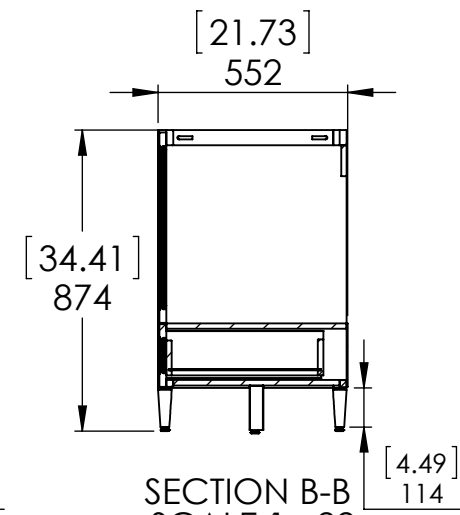

Top View

Isometric View

Side View of Central Drawers

Front View

SECTION B-B
SCALE 1 : 22

Side View

Wood Crafters

DWR	ARB	03/26/18
REV	R&D	03/26/18
APP	ING	03/26/18

SCALE: 1:20 MODELO:

ITEM: CB60-WH CB60-ST CB60-FG	CB60-CH CB60-CR	REV A
-------------------------------------	--------------------	-----------------

NAME: **Claxby 60in- White/
Sterling**

MATERIAL: **German Beech 4/4
Laminated Particle Board**

UNLESS OTHERWISE SPECIFIED
 DIMENSIONS ARE IN MM. AND (INCHES)
 TOLERANCES ARE
 +0.125 [3.175] -0.125 [-3.175]
 SCALE:1:16

	NAME	DATE
DRAWN	O. Razo	09/18/17
CHECKED	R. Rubio	09/18/17
ENG APPR.	R. Rubio	09/18/17
MFG APPR.	C. Leal	09/18/17

UNLESS OTHERWISE SPECIFIED
 DIMENSIONS ARE IN MM. AND (INCHES)
 TOLERANCES ARE
 + 0.125 [3.175] - 0.125 [-3.175]
 SCALE:1:16

	NAME	DATE
DRAWN	O. Razo	09/18/17
CHECKED	R. Rubio	09/18/17
ENG APPR.	R. Rubio	09/18/17
MFG APPR.	C. Leal	09/18/17