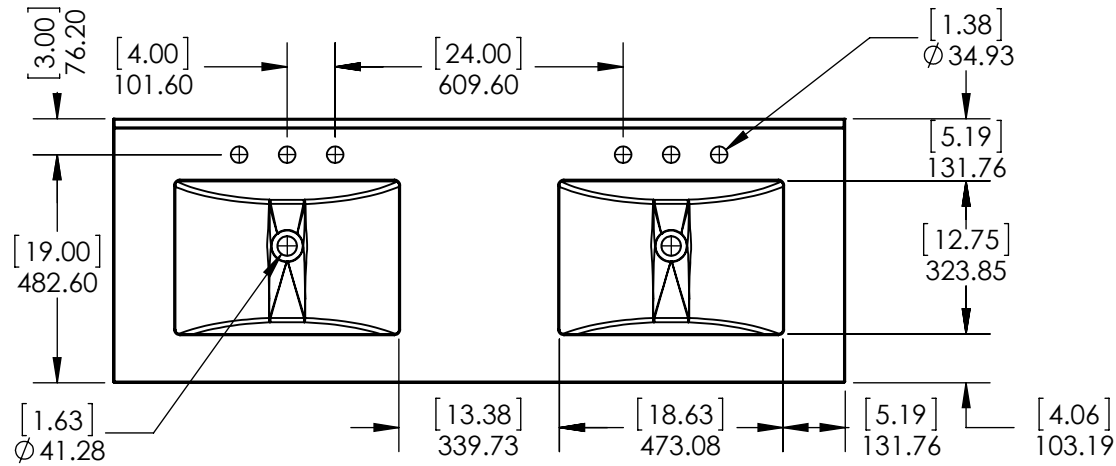

Rev #	Approved by	Change
0	R. Rubio	Released
1	R. Rubio	New Model Added

PROPRIETARY AND CONFIDENTIAL
THE INFORMATION CONTAINED IN THIS DRAWING IS THE SOLE PROPERTY OF WOODCRAFTERS. ANY REPRODUCTION IN PART OR AS A WHOLE WITHOUT THE WRITTEN PERMISSION OF WOODCRAFTERS IS PROHIBITED.

UNLESS OTHERWISE SPECIFIED
DIMENSIONS ARE IN MM. AND (INCHES)
TOLERANCES ARE
+0.125 [3.175] -0.125 [-3.175]
SCALE:1:16

	NAME	DATE
DRAWN	O. Razo	09/18/17
CHECKED	R. Rubio	09/18/17
ENG APPR.	R. Rubio	09/18/17
MFG APPR.	C. Leal	09/18/17

Wood Crafters

SIZE DWG. NO. **A** Shark Tank 61x22 Rect

SHEET 1 OF 2 REV. **1**