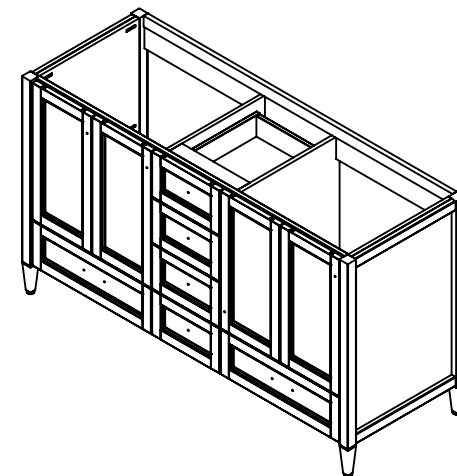

Top View

Isometric View

Side View of Central Drawers

Front View

SECTION B-B
SCALE 1 : 22

Side View

Wood Crafters

DWR	ARB	03/26/18
REV	R&D	03/26/18
APP	ING	03/26/18

SCALE: 1:20 MODELO:

ITEM: CB60-WH CB60-ST CB60-FG	CB60-CH CB60-CR	REV A
-------------------------------------	--------------------	-----------------

NAME: **Claxby 60in- White/
Sterling**

MATERIAL: **German Beech 4/4
Laminated Particle Board**