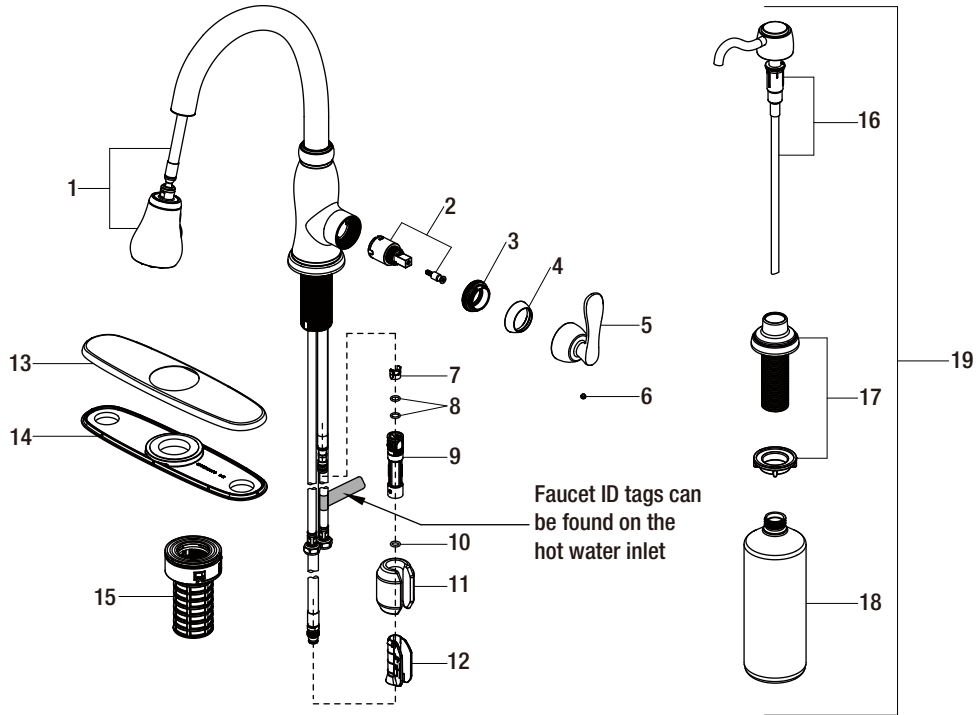

Replacement Parts List

Pavilion Single-Handle Pull-Down Sprayer Kitchen Faucet
with Soap Dispenser in Stainless Steel

MODEL	SKU #	FINISH
67780-0008D2	1000045279	Stainless Steel

Many replacement parts can be purchased online or at your local store. Please use the table below to identify the part SKU number needed, go to HOMEDEPOT.COM, and check for online and store availability. If you can't find the part you are looking for, please call 1-855-HD-GLACIER.

Part	Description	Part #	Internet SKU #	Store SKU #
1	Sprayhead and Hose	RP3834108D2		
2	Cartridge & Screw	RP20089	206116616	
3	Bonnet nut	RP70582		
4	Cap	RP8018408D2		
5	Handle	RP1314308D2	206116597	
6	Set screw	RP50002		
7	Block	RP70421		
8	O-ring	RP60002	206116636	
9	Quick connect assembly	RP70429		

Part	Description	Part #	Internet SKU #	Store SKU #
10	O-ring	RP60089		
11	Weight	RP70441		
12	Weight clip	RP70590		
13	Escutcheon	RP8060308D2		
14	Gasket	RP80604		
15	FastMount™	RP56096		
16	Pump kit	RP46018		
17	Flange kit	RP4601908D2		
18	Soap bottle	RP46002		
19	Soap dispenser kit	RP4602008D2	206126180	