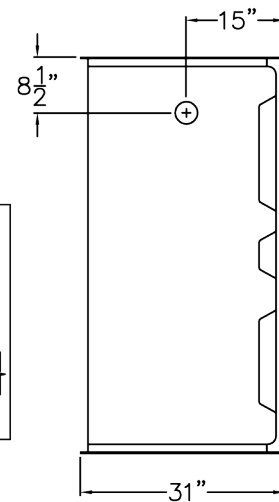

Elite Brilliant Accessories (page 2)

Outside Dimensions: 31" W x 60" L x 78" H
Shipping Dimensions: 48" W x 79" L x 84" H
Shipping Weight: 437 lbs.
Net Weight: 425 lbs.
Threshold Height: 1" Change of Level **L**

Panels:

Shower Base	31" W x 60" L x 4.5" H
Side Wall Panel Left	31" W x 73.5" H
Side Wall Panel Right.....	31" W x 73.5" H
Rear Wall Panel Bottom.....	60" L x 44" H
Rear Wall Panel Top.....	60" L x 29.5" H

15. 66" x 74" Heavy Weighted Shower Curtain

hansgrohe
1, 2, 3, 4, 7, 8
German Engineering

PONTE GIULIO
creating solutions

5, 6, 9, 10, 11, 13
Italian Design

FRONT VIEW

SIDE VIEW

TOP VIEW

Detail of 1.0" Threshold