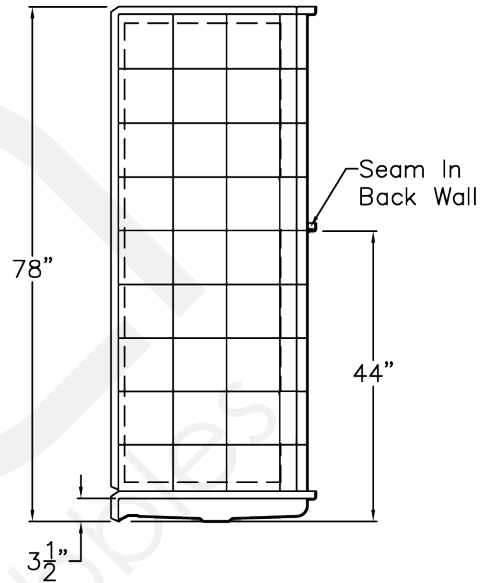

Elite Brilliant Accessories (page 2)

Outside Dimensions: 31" W x 60" L x 78" H
Shipping Dimensions: 48" W x 79" L x 84" H
Shipping Weight: 437 lbs.
Net Weight: 425 lbs.
Threshold Height: 1" Change of Level **L**

15. 66" x 74" Heavy Weighted Shower Curtain

hansgrohe
1, 2, 3, 4, 7, 8
German Engineering

PONTE GIULIO
creating solutions

5, 6, 9, 10, 11, 13
Italian Design

FRONT VIEW

SIDE VIEW

TOP VIEW

Detail of 1.0" Threshold