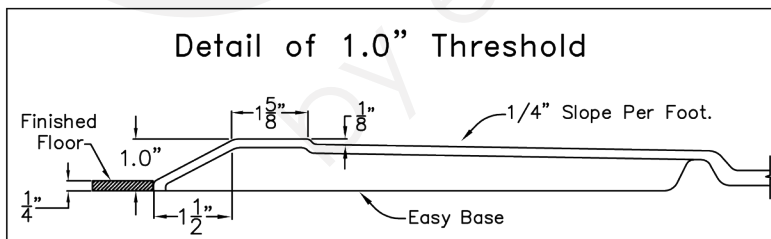

15. 66" x 74" Heavy Weighted Shower Curtain

hansgrohe
1, 2, 3, 4, 7, 8
German Engineering

PONTE GIULIO
creating solutions

5, 6, 9, 10, 11, 13
Italian Design

FRONT VIEW

SIDE VIEW

TOP VIEW

Detail of 1.0" Threshold