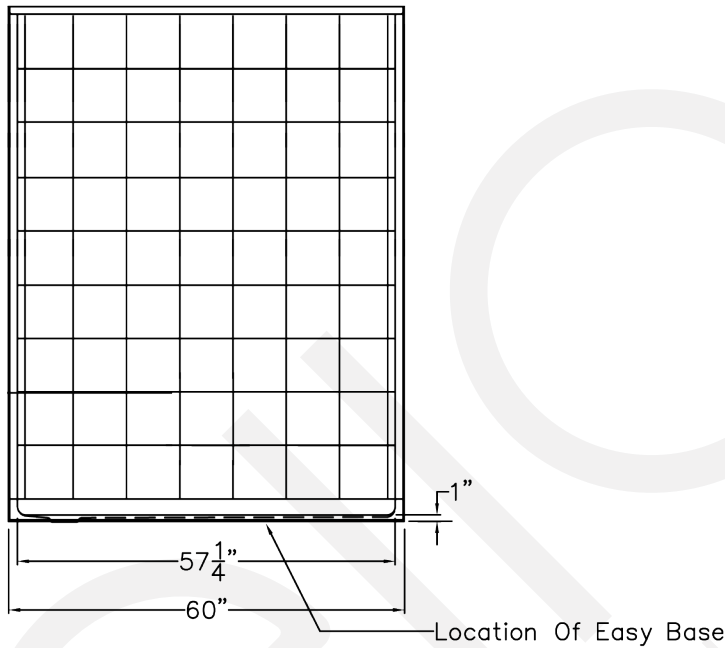

15. 66" x 74" Heavy Weighted Shower Curtain

hansgrohe
1, 2, 3, 4, 7, 8
German Engineering

PONTE GIULIO
creating solutions

5, 6, 9, 10, 11, 13
Italian Design

FRONT VIEW

SIDE VIEW

TOP VIEW

Detail of 1.0" Threshold