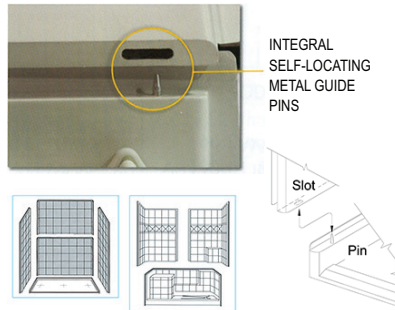

STRENGTH

Wood & Steel Reinforced Walls

Twice the weight and twice the raw materials used in the construction of our showers than listed by any of our competitors. Wood reinforced core walls and high density base. Metal conduit around perimeter of EACH panel for added strength.

ADAPTABILITY

Customized Accessory Placement

The wood reinforced core walls allow the fixtures to be installed right onto the wall studs by eliminating the need for a drywall backing.

SHOWER DOOR FRIENDLY

Your choice: Curtain or Door

Square corners in Ella shower construction allow for framed or frameless shower doors to be installed.

FRONT SIDE INSTALLATION

Aluminum Pin and Slot System for a contractor friendly front side installation.

An installation may be finished in a fraction of the time. No more need to get behind the panels to bolt large panels together.

AVAILABILITY

Your Project won't be held up

Ella showers are manufactured, inspected and shipped directly from the factory within 5 - 7 business days.

Rush orders are available upon request (white only).

No order is too big or small.

SMART PACKING

Multi-piece Shower in a Box

PRE-LEVELLED BASE

Barrier Free 1"