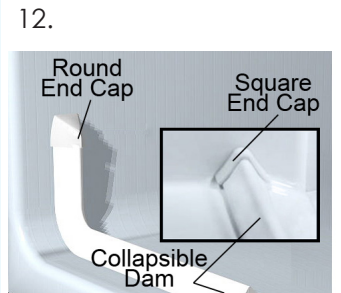

6. Ergonomic Hand Shower Holder ABS in Chrome

7. HG Focus E Pressure Balance Valve

8. Interchangeable iBox Universal Plus for HG Focus E

9. Folding Seat SS Support ABS White & Chrome

10. Folding Grab Bar Elbow Support 18" ABS White & Chrome

11. Brilliant Finish SS Straight Shower Curtain Rail

12. Collapsible Rubber Dam White PVC with End Caps

13. Rectangular Stainless Steel Soap-Sponge Basket

14. 2" Chrome Strainer Brass Drain with Friction Seal