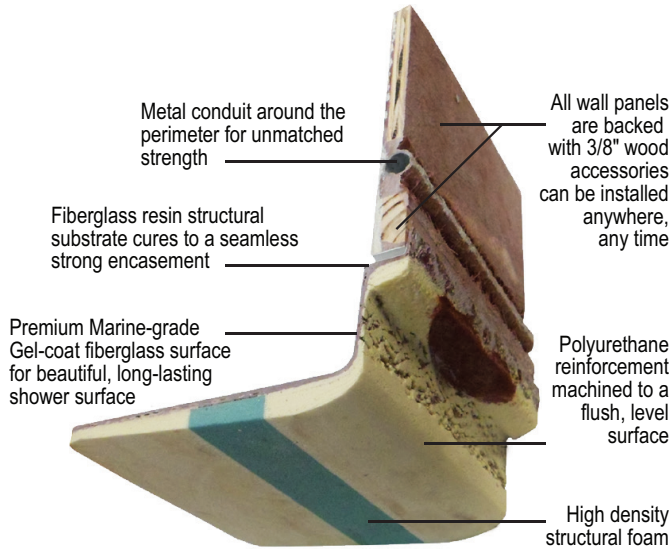

11. Brilliant Finish SS Straight Shower Curtain Rail

12. Collapsible Rubber Dam White PVC with End Caps

13. Rectangular Stainless Steel Soap-Sponge Basket

14. 2" Chrome Strainer Brass Drain with Friction Seal

15. 66" x 74" Heavy Weighted Shower Curtain

hansgrohe
1, 2, 3, 4, 7, 8
German Engineering

PONTE GIULIO
creating solutions

5, 6, 9, 10, 11, 13
Italian Design

FRONT VIEW

SIDE VIEW

TOP VIEW

Detail of 1.0" Threshold

STRENGTH

Wood & Steel Reinforced Walls

Twice the weight and twice the raw materials used in the construction of our showers than listed by any of our competitors. Wood reinforced core walls and high density base. Metal conduit around perimeter of EACH panel for added strength.