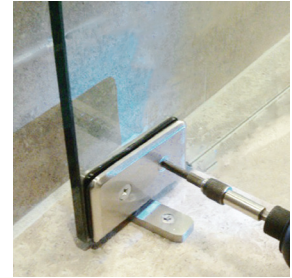

Features:

- Premium marine grade gel-coat, five piece shower with 8" classic tile pattern
- Wood and steel reinforced walls for placing grab bars and seats anywhere (not dependent on stud locations)
- Easy shower wall assembly pin-lock system allowing front side installation
- Precision fit wall panel seams (match into grout pattern)
- Grip-Sure™ floor texture
- Self supporting, pre-leveled shower base (no mudset required)
- Shower door friendly (squared corners allow door installation)
- Ships pre-assembled, heavy duty crating protects product in transit

STRENGTH

Wood & Steel Reinforced Walls

Twice the weight and twice the raw materials used in the construction of our showers than listed by any of our competitors. Wood reinforced core walls and high density base. Metal conduit around perimeter of EACH panel for added strength.

ADAPTABILITY

Customized Accessory Placement

The wood reinforced core walls allow the fixtures to be installed right onto the wall studs by eliminating the need for a drywall backing.

SHOWER DOOR FRIENDLY

Your choice: Curtain or Door

Square corners in Ella shower construction allow for framed or frameless shower doors to be installed.

Image for illustration only

FRONT SIDE INSTALLATION

Aluminum Pin and Slot System for a contractor friendly front side installation.