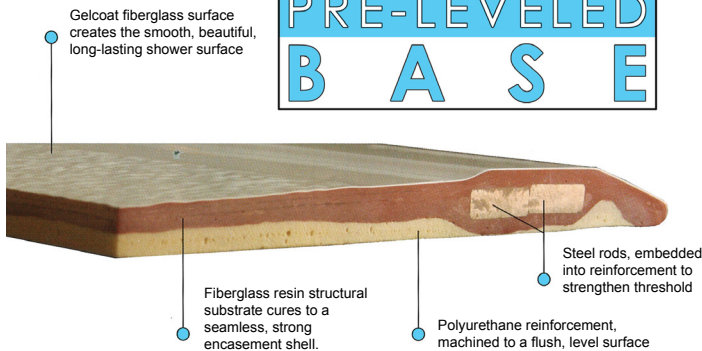

STRENGTH

Wood & Steel Reinforced Walls

Twice the weight and twice the raw materials used in the construction of our showers than listed by any of our competitors. Wood reinforced core walls and high density base. Metal conduit around perimeter of EACH panel for added strength.

Rush orders are available upon request (white only).

No order is too big or small.

SMART PACKING

Multi-piece Shower in a Box

In stock for Rapid Ship

PRE-LEVELLED BASE

Barrier Free 1"