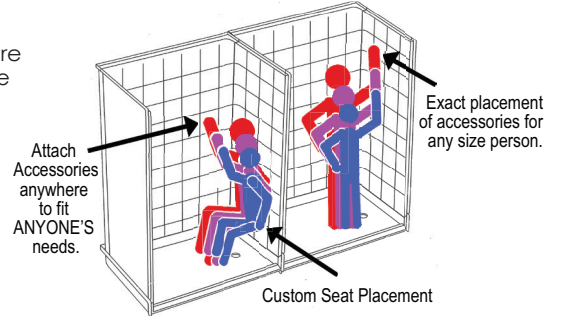

ADAPTABILITY

Customized Accessory Placement

The wood reinforced core walls allow the fixtures to be installed right onto the wall studs by eliminating the need for a drywall backing.

SHOWER DOOR FRIENDLY