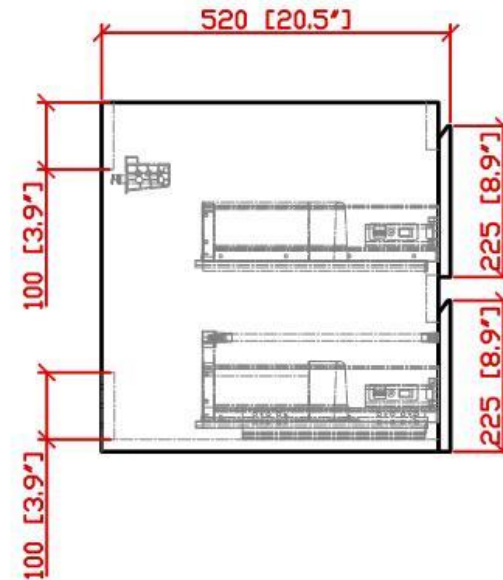

MOB 84" DOUBLE SINK WALL MOUNTED BATHROOM VANITY- SKU#MOB84D

Description:

- Marine Veneer Wood Construction Console (Water and Moisture Resistant)
- Integrated European Soft-Closing hardware
- Reinforced Acrylic Composite Sink with Rectangular Chrome Overflow
- Countertop Pre-drilled for a Single Hole Faucet

Vanity Base

WWW.MORENOBATH.COM

Dimensions	Width	Depth	Height
inches	83.25"	19.50"	20.50"

MOB84DSINK

SECTION A-A

SECTION B-B

Dimensions	Width	Depth	Height
inches	83.50"	19.75"	2.00"