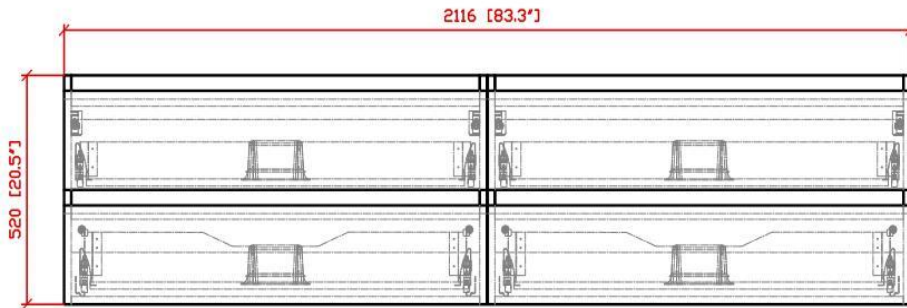

MOB 84" DOUBLE SINK WALL MOUNTED BATHROOM VANITY- SKU#MOB84D

Description:

- Marine Veneer Wood Construction Console (Water and Moisture Resistant)
- Integrated European Soft-Closing hardware
- Reinforced Acrylic Composite Sink with Rectangular Chrome Overflow
- Countertop Pre-drilled for a Single Hole Faucet

Vanity Base

WWW.MORENOBATH.COM

Dimensions	Width	Depth	Height
inches	83.25"	19.50"	20.50"

MOB84DSINK

SECTION A-A

SECTION B-B

Dimensions	Width	Depth	Height
inches	83.50"	19.75"	2.00"