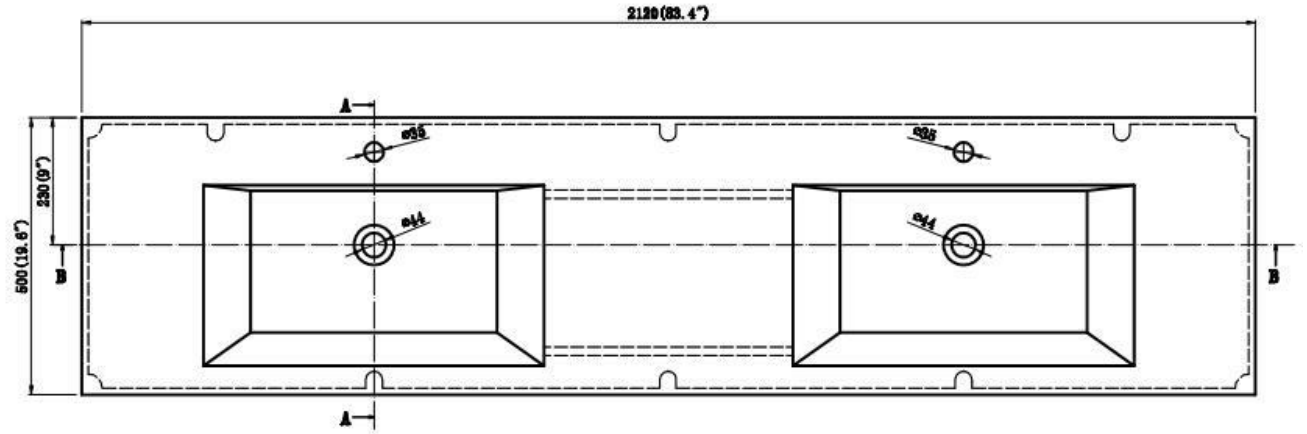

MOB 84" DOUBLE SINK WALL MOUNTED BATHROOM VANITY- SKU#MOB84D

Description:

- Marine Veneer Wood Construction Console (Water and Moisture Resistant)
- Integrated European Soft-Closing hardware
- Reinforced Acrylic Composite Sink with Rectangular Chrome Overflow
- Countertop Pre-drilled for a Single Hole Faucet

Vanity Base

WWW.MORENOBATH.COM

Dimensions	Width	Depth	Height
inches	83.25"	19.50"	20.50"

MOB84DSINK

SECTION A-A

SECTION B-B

Dimensions	Width	Depth	Height
inches	83.50"	19.75"	2.00"