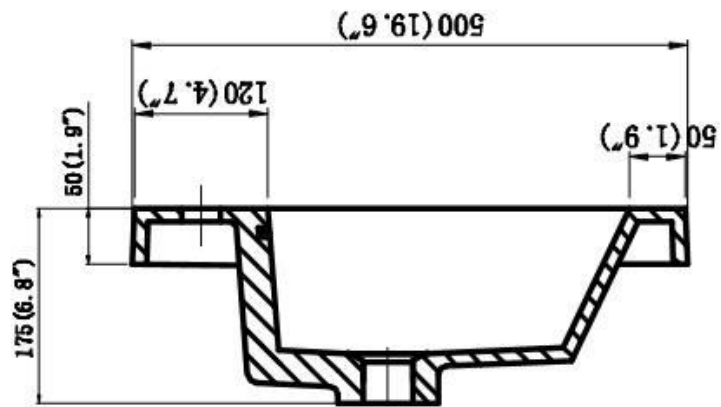

MOB 84" DOUBLE SINK WALL MOUNTED BATHROOM VANITY- SKU#MOB84D

Description:

- Marine Veneer Wood Construction Console (Water and Moisture Resistant)
- Integrated European Soft-Closing hardware
- Reinforced Acrylic Composite Sink with Rectangular Chrome Overflow
- Countertop Pre-drilled for a Single Hole Faucet

Vanity Base

WWW.MORENOBATH.COM

Dimensions	Width	Depth	Height
inches	83.25"	19.50"	20.50"

MOB84DSINK

SECTION A-A

SECTION B-B

Dimensions	Width	Depth	Height
inches	83.50"	19.75"	2.00"