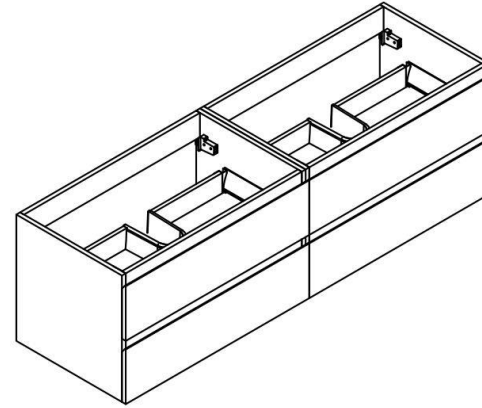

MOB 84" DOUBLE SINK WALL MOUNTED BATHROOM VANITY- SKU#MOB84D

Description:

- Marine Veneer Wood Construction Console (Water and Moisture Resistant)
- Integrated European Soft-Closing hardware
- Reinforced Acrylic Composite Sink with Rectangular Chrome Overflow
- Countertop Pre-drilled for a Single Hole Faucet

Vanity Base

WWW.MORENOBATH.COM

Dimensions	Width	Depth	Height
inches	83.25"	19.50"	20.50"

MOB84DSINK

SECTION A-A

SECTION B-B

Dimensions	Width	Depth	Height
inches	83.50"	19.75"	2.00"