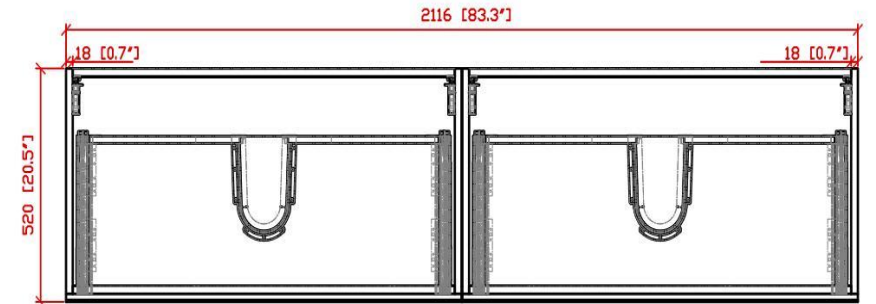

MOB 84" DOUBLE SINK WALL MOUNTED BATHROOM VANITY- SKU#MOB84D

Description:

- Marine Veneer Wood Construction Console (Water and Moisture Resistant)
- Integrated European Soft-Closing hardware
- Reinforced Acrylic Composite Sink with Rectangular Chrome Overflow
- Countertop Pre-drilled for a Single Hole Faucet

Vanity Base

WWW.MORENOBATH.COM

Dimensions	Width	Depth	Height
inches	83.25"	19.50"	20.50"

MOB84DSINK

SECTION A-A

SECTION B-B

Dimensions	Width	Depth	Height
inches	83.50"	19.75"	2.00"