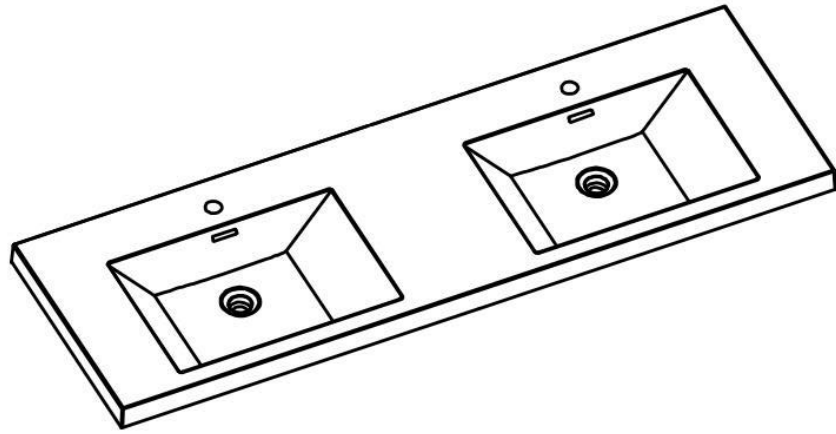

MOB 84" DOUBLE SINK WALL MOUNTED BATHROOM VANITY- SKU#MOB84D

Description:

- Marine Veneer Wood Construction Console (Water and Moisture Resistant)
- Integrated European Soft-Closing hardware
- Reinforced Acrylic Composite Sink with Rectangular Chrome Overflow
- Countertop Pre-drilled for a Single Hole Faucet

Vanity Base

WWW.MORENOBATH.COM

Dimensions	Width	Depth	Height
inches	83.25"	19.50"	20.50"

MOB84DSINK

SECTION A-A

SECTION B-B

Dimensions	Width	Depth	Height
inches	83.50"	19.75"	2.00"