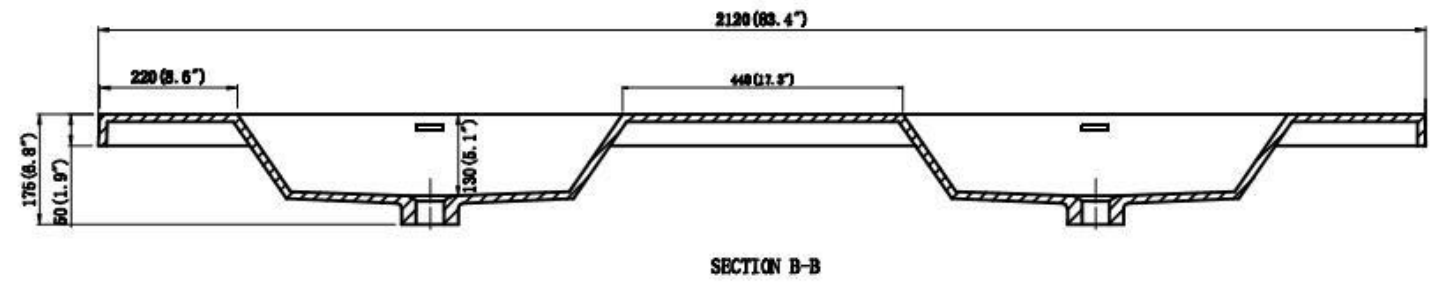

MOB 84" DOUBLE SINK WALL MOUNTED BATHROOM VANITY- SKU#MOB84D

Description:

- Marine Veneer Wood Construction Console (Water and Moisture Resistant)
- Integrated European Soft-Closing hardware
- Reinforced Acrylic Composite Sink with Rectangular Chrome Overflow
- Countertop Pre-drilled for a Single Hole Faucet

Vanity Base

WWW.MORENOBATH.COM

Dimensions	Width	Depth	Height
inches	83.25"	19.50"	20.50"

MOB84DSINK

SECTION A-A

SECTION B-B

Dimensions	Width	Depth	Height
inches	83.50"	19.75"	2.00"