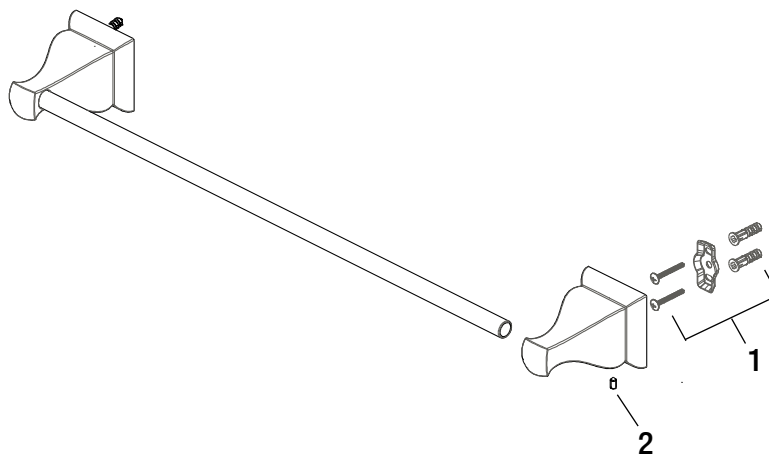

Glacier Bay Milner Series 18 in. Towel Bar

MODEL	STORE SKU #	FINISH
20120-0127H2	1000052873	Bronze

Many replacement parts can be purchased online or at your local store. Please use the table below to identify the part SKU number needed, go to [HOMEDEPOT.COM](http://HOMEDEPOT.COM), and check for online and store availability. If you can't find the part you are looking for, please call 1-855-HD-GLACIER.

Part	Description	Part #	Internet SKU #	Store SKU #
1	Plastic Anchor	RP80061	207107132	
	Mounting Bracket			
	Wood Screw			
2	Set Screw	RP50078		