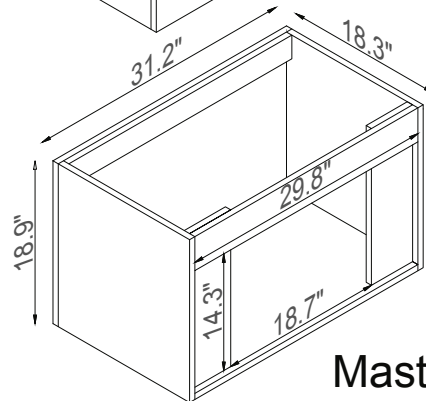

Streamline

Basin

Master Cabinet

K1801-161-32-51