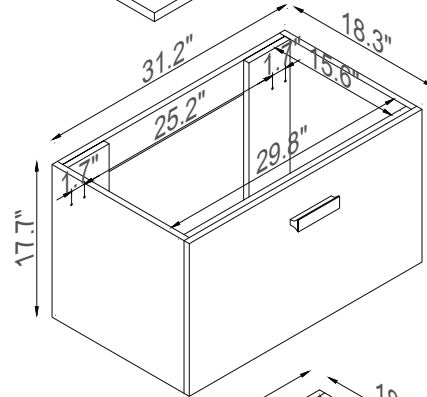

Streamline

Basin

Master Cabinet

K1801-161-32-51