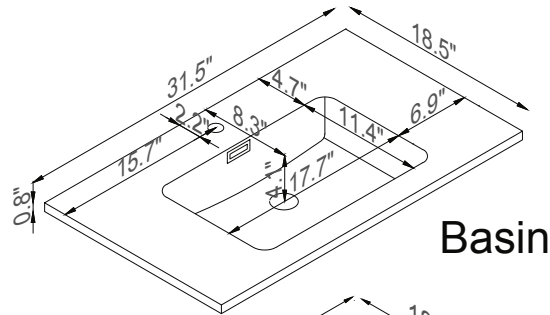

Streamline

Basin

Master Cabinet

K1801-161-32-51