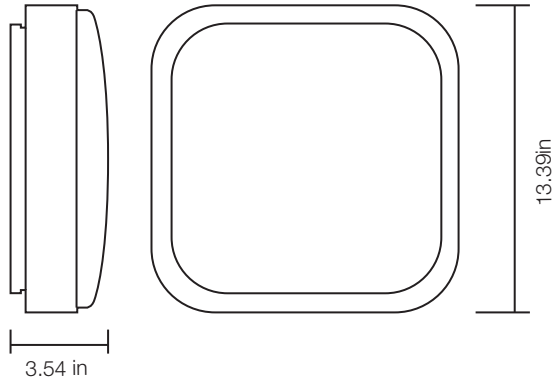

# 14in Brushed Nickel Square LED Puff

54619141  
SKU# 1000236679

## PACKAGING

Weight (±0.5 lb)	2.30 lbs
Size (L x W x H) (±0.1 in)	13.39in x 13.39in x 3.54in
Box Dimensions	15.20in x 4.33in x 15.35in
Gross Weight	3.60 lbs
UPC	849489000305