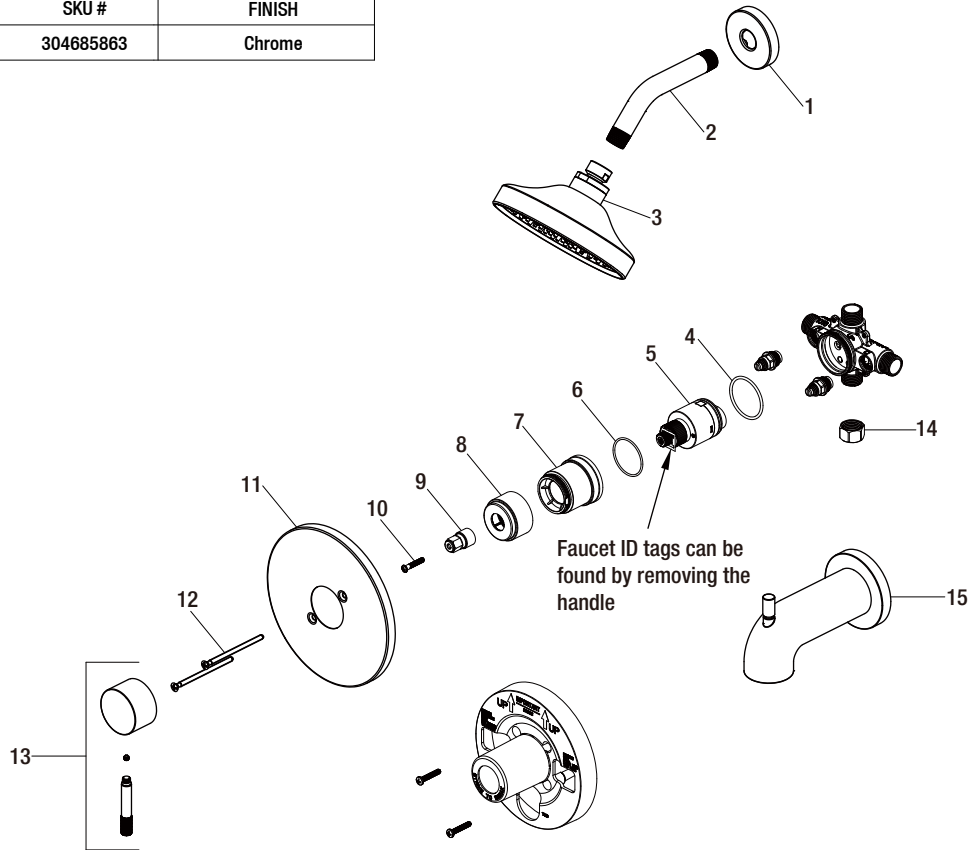

## Replacement Parts List

Single-Handle 1-Spray Pressure Balance Tub and Shower Faucet in Chrome

MODEL	SKU #	FINISH
HD873X-4501	304685863	Chrome

Many replacement parts can be purchased online or at your local store. Please use the table below to identify the part SKU number needed, go to [HOMEDEPOT.COM](http://HOMEDEPOT.COM), and check for online and store availability. If you can't find the part you are looking for, please call 1-855-HD-GLACIER.

Part	Description	Part #	Internet SKU #	Store SKU #
1	Shower flange	RP3804901		
2	Shower arm	RP3804701		
3	Shower head	RP3830501		
4	O-ring	RP60101		
5	Cartridge	RP20075	<a href="#">202666286</a>	270530
6	O-ring	RP60091		
7	Bonnet	RP7043701		
8	Sleeve	RP8029701		

Part	Description	Part #	Internet SKU #	Store SKU #
9	Inverter	RP64043		
10	Screw	RP50070		
11	Escutcheon	RP8042001		
12	Escutcheon screw	RP5006601	202251603	331780
13	Handle assembly	RP1348401		
14	Plug	RP70365		
15	Spout	RP3302901		