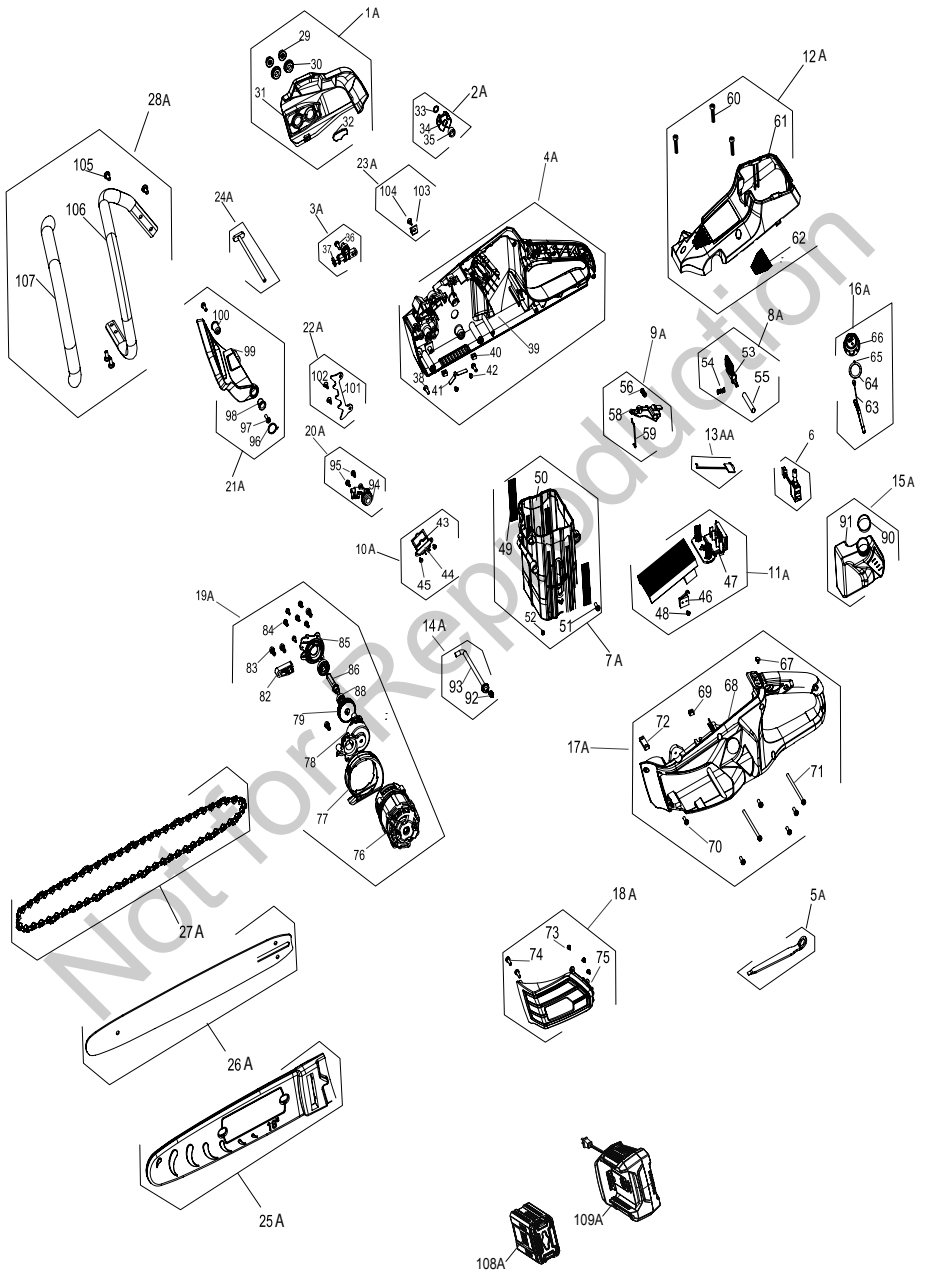

# PARTS LIST

Item No.	Part No.	Description	QTY
1A	770228	KIT, SIDE COVER ASSEMBLY	1
29	-----	NUT	2
30	-----	BUSHING	2
31	-----	COVER, SIDE	1
32	-----	WASHER	1
2A	770229	KIT, SPROCKET ASSEMBLY	1
33	-----	WASHER, LIMITER	1
34	-----	SPROCKET	1
35	-----	SPACER, BUSHING	1
3A	770230	KIT, CHAIN SAW TENSION ASSEMBLY	1
36	-----	SCREW	1
37	-----	ASSEMBLY,SAW CHAIN TENSION	1
4A	770231	KIT, RIGHT HOUSING ASSEMBLY	1
38	-----	SCREW	2
39	-----	HOUSING,RIGHT	1
40	-----	NUT	1
41	-----	SPRING, LEAF	1
42	-----	SCREW	2
5A	770232	KIT, SPANNER	1
6A	770233	KIT, VARIABLE SPEED SWITCH	1
7A	770234	KIT, BATTERY HOUSING ASSEMBLY	1
49	-----	SCREEN,DUST	2
50	-----	HOUSING,BATTERY	1
51	-----	SCREW	1
52	-----	SCREW	1
8A	770235	KIT, RELEASE BUTTON ASSEMBLY	1
53	-----	BUTTON,RELEASE	1
54	-----	SPRING	1
55	-----	SHAFT	1
9A	770236	KIT, TRIGGER ASSEMBLY	1
56	-----	SPRING	1
58	-----	BUTTON, LOCK-OFF	1
59	-----	ROD, CONNECTING	1
10A	770237	KIT, OUTAGE SWITCH ASSEMBLY	1
43	-----	SWITCH,OUTAGE	1
44	-----	BRACKET, DEAD PLATE	1
45	-----	SCREW	2
11A	770238	KIT, PCB ASSEMBLY, NA	1

# PARTS LIST

---

Item No.	Part No.	Description	QTY
86	-----	SHAFT	1
88	-----	BEARING	1
20A	770247	KIT, OIL VALVE ASSEMBLY	1
94	-----	ASSEMBLY, OIL VALVE	1
95	-----	SCREW	2
21A	770248	KIT, FRONT HAND GUARD ASSEMBLY	1
96	-----	SPRING, TORSION	1
97	-----	SCREW	2
98	-----	BUSHING	1
99	-----	HANDGUARD,FRONT	1
100	-----	BUSHING	1
22A	770249	KIT, BUMPER SPIKE ASSEMBLY	1
101	-----	BRACKET, BUMPER SPIKED	1
102	-----	SCREW	2
23A	770250	KIT, CHAIN BLOCK DEVICE ASSEMBLY	1
103	-----	BRACKET, CHAIN BLOCK DEVICE	1
104	-----	SCREW	1
24A	770251	KIT, OUTLET TUBE	1
25A	770252	KIT, BAR COVER, NA & EU	1
26A	770253	KIT, BAR, NA & EU	1
27A	770254	KIT, SAW CHAIN	1
28A	770255	KIT, FRONT HANDLE ASSEMBLY	1
105	-----	SCREW	4
106	-----	HANDLE, FRONT	1
107	-----	SHEATH	1
108A	1760266	BATTERY, 2AH, NA (OPTION)	1
109A	1760263	CHARGER, RAPID, NA (OPTION)	1