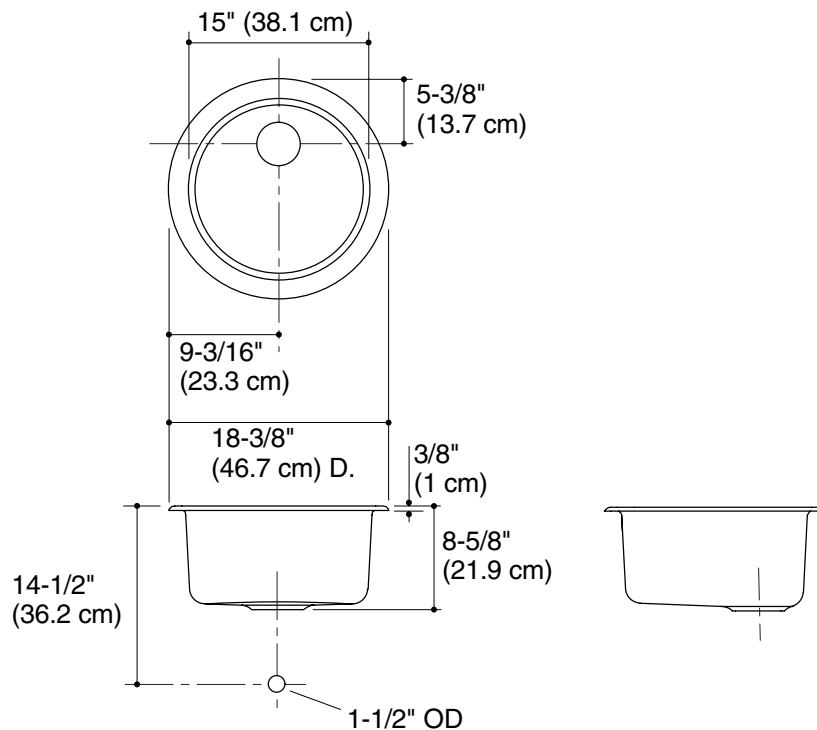

PORTO FINO

Technical Information

Fixture*:	
Basin diameter	15" (38.1 cm)
Water depth	8" (20.3 cm)
Drain hole	3-5/8" (9.2 cm) D.
* Approximate measurements for comparison only.	

Included components:	
Cut-out template	112355-7
Clamp accessory pack (Undercounter)	52047

Installation Notes

Install this product according to the installation guide.

Product Diagram