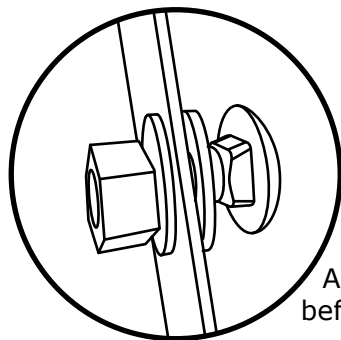

## Spira Medium Mailbox Post and Bracket

Kit includes:

Spira Medium Mailbox  
SPA-M005SS

Mailbox Bracket

\*Fits all Standard Mailbox Patterns

4 - #10 Stainless Steel Screws  
Hex Wrench

Assemble fasteners to bracket  
before hanging on keyhole slots.