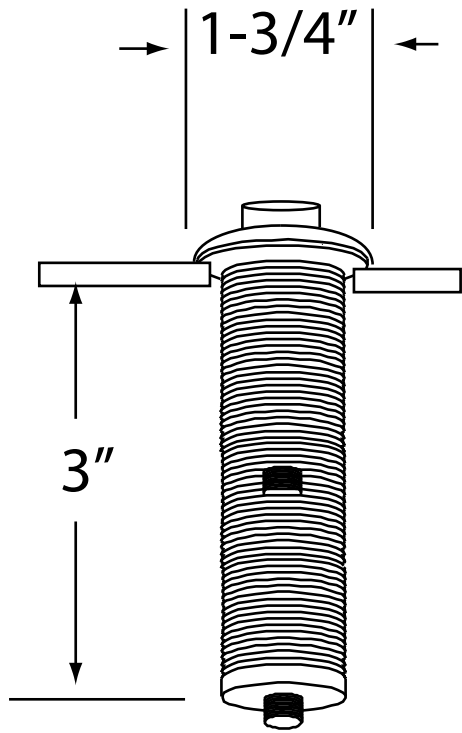

# ASB-2RB3

6' - 1/8" Tubing

<b>WESTBRASS</b> Fine Decorative Plumbing Since 1935		2429 E. Olympic Blvd. Los Angeles, CA 90021	
TITLE <b>Dual Outlet Raised Button Air Switch</b>			
DWG NO.	ASB-2RB3	DATE	2-1-2017
Scale	NTS	REV	A
mrohfs		Sheet	1 of 1