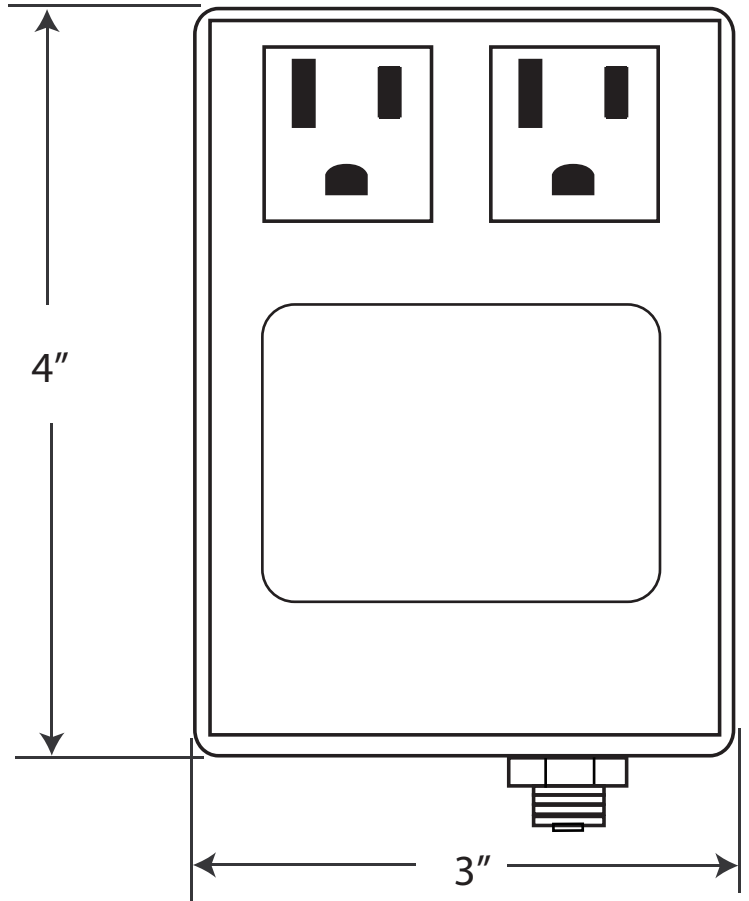

# ASB-2RB3

6' - 1/8" Tubing

<b>WESTBRASS</b> Fine Decorative Plumbing Since 1935		2429 E. Olympic Blvd. Los Angeles, CA 90021	
TITLE <b>Dual Outlet Raised Button Air Switch</b>			
DWG NO.	ASB-2RB3	DATE	2-1-2017
Scale	NTS	REV	A
mrohfs		Sheet	1 of 1