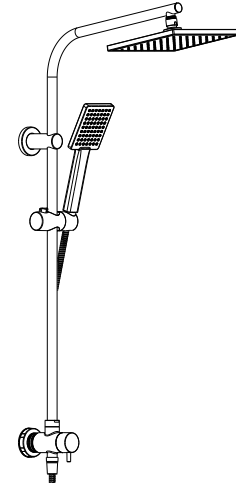

Wall Bar Shower Kit

MODEL	SKU #	FINISH
HD58101-X5110H	304778429	Matte Black

FEATURES

- Single Function Handshower and Single Function Showerhead
- Rub-Clean Nozzles
- 60 In Metal Hose
- Max Flow Rate: 1.8 gpm (6.8 L/min) at 80 psi
- Easy Installation

CODE COMPLIANCE

- IAPMO Certified: ASME A112.18.1 / CSA B125.1
- EPA WaterSense Certified

WARRANTY

- Limited Lifetime Warranty

INSTALLATION DIMENSIONS

Glacier Bay reserves the right to make changes in specifications and materials and to change and discontinue models, both without notice or obligation. Dimensions are for reference only.