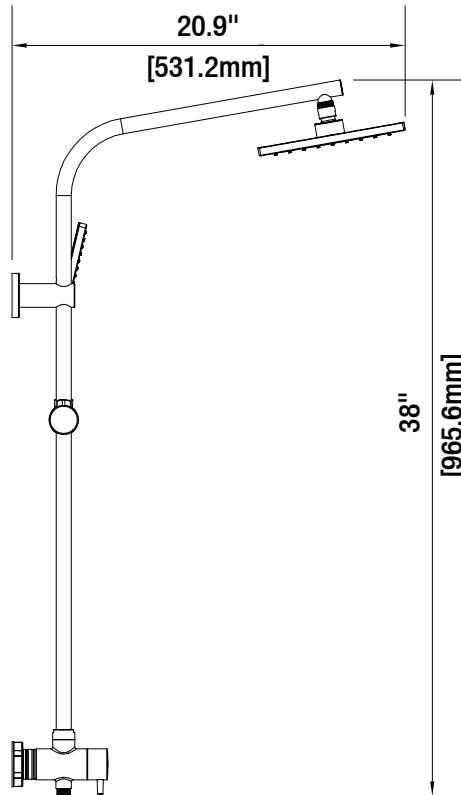

Wall Bar Shower Kit

MODEL	SKU #	FINISH
HD58101-X5110H	304778429	Matte Black

FEATURES

- Single Function Handshower and Single Function Showerhead
- Rub-Clean Nozzles
- 60 In Metal Hose
- Max Flow Rate: 1.8 gpm (6.8 L/min) at 80 psi
- Easy Installation

CODE COMPLIANCE

- IAPMO Certified: ASME A112.18.1 / CSA B125.1
- EPA WaterSense Certified

WARRANTY

- Limited Lifetime Warranty

INSTALLATION DIMENSIONS

Glacier Bay reserves the right to make changes in specifications and materials and to change and discontinue models, both without notice or obligation. Dimensions are for reference only.