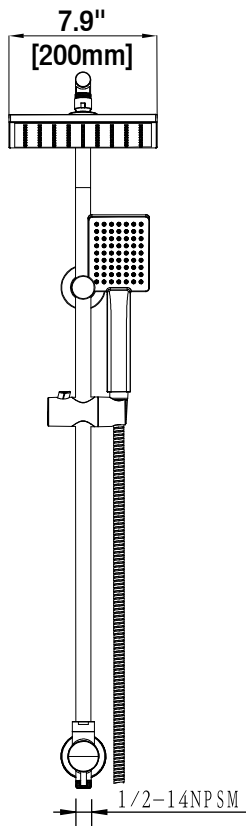

Wall Bar Shower Kit

MODEL	SKU #	FINISH
HD58101-X5110H	304778429	Matte Black

FEATURES

- Single Function Handshower and Single Function Showerhead
- Rub-Clean Nozzles
- 60 In Metal Hose
- Max Flow Rate: 1.8 gpm (6.8 L/min) at 80 psi
- Easy Installation

CODE COMPLIANCE

- IAPMO Certified: ASME A112.18.1 / CSA B125.1
- EPA WaterSense Certified

WARRANTY

- Limited Lifetime Warranty

INSTALLATION DIMENSIONS

Glacier Bay reserves the right to make changes in specifications and materials and to change and discontinue models, both without notice or obligation. Dimensions are for reference only.