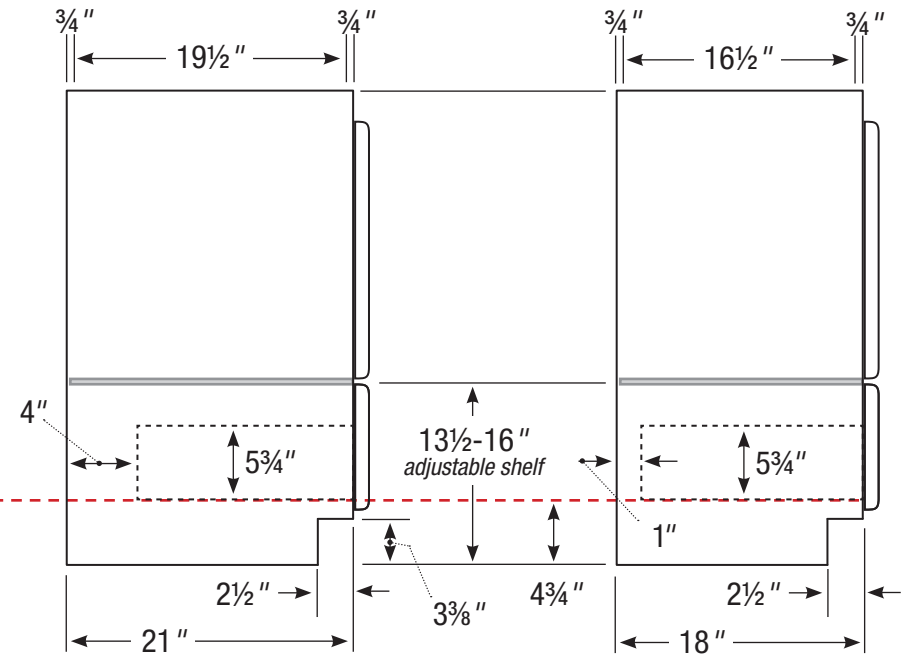

Basin placement range varies with brand and model.
Shown is for Kohler 2210.

21" or 18" front-to-back option

24" Vanity

24" wide
34 1/2" tall
21" or 18" front-to-back