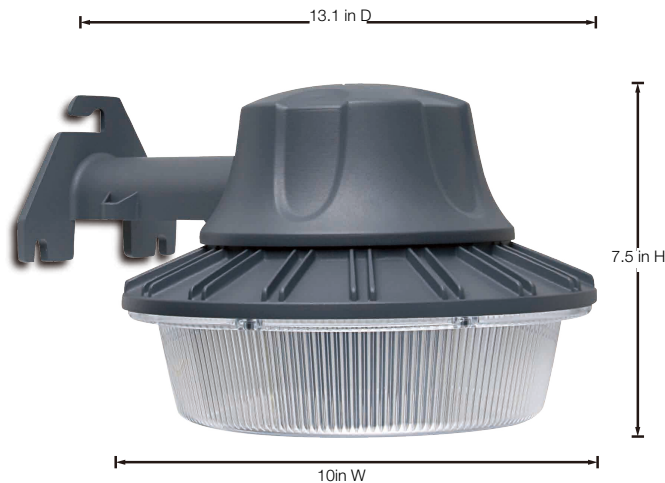

# LED OUTDOOR AREA&SECURITY LIGHTING

DW9519GY-A  
SKU# 1002076264

### ADVANTAGES

- 300 Watt Equivalent
- 50,000 Hours of Continuous Use
- 5 Year Warranty
- Durable All-weather Construction
- Non-motion Security Light
- 80 CRI Provides High Color Quality
- Dusk to Dawn
- Multi-Volt
- Gray
- Wall or Pole Mount (Pole Sold Separately)

### SPECIFICATIONS

Model Number	DW9519GY-A
SKU	1002076264
OSMID	207105761
Power	48 W
AC Voltage, Frequency	100-277 V, 60 Hz
Color Temp (nom.)	4000K
Operation Temp	-22°F ~ 90°F
CRI	80
Lumen Output (min.)	4800 lm
Lifetime Rating	50000Hrs
Efficacy	100 lm/watt

### PACKAGING

Weight (±0.5 lb)	3.26 lbs
Size (L x W x H) (±0.1 in)	13.11in x 10in x 7.49in
Box Dimensions	11.97in x 9.4in x 15.24in
Gross Weight	4.72 lbs
UPC	008938106306

Estimated  
Energy Cost

**\$5.78\***  
per year