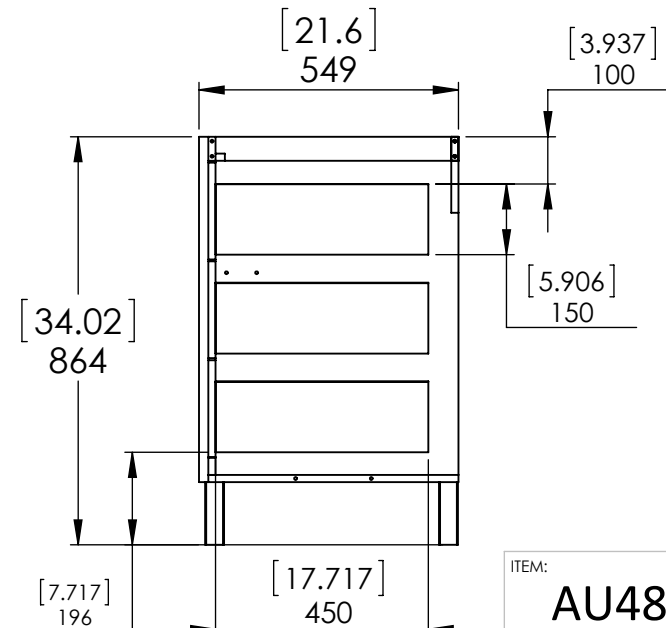

Top View

Isometric View

Front View

Side View

ITEM: **AU48-BL/GP** REV **A**

NOMBRE: **Austell Vanity 48in**

DWR	RZG	10/11/16
REV	R&D	10/11/16
APP	ING	10/11/16

MATERIAL: -

SCALE: 1:20 MODEL: **Austell Vanity 48 in**