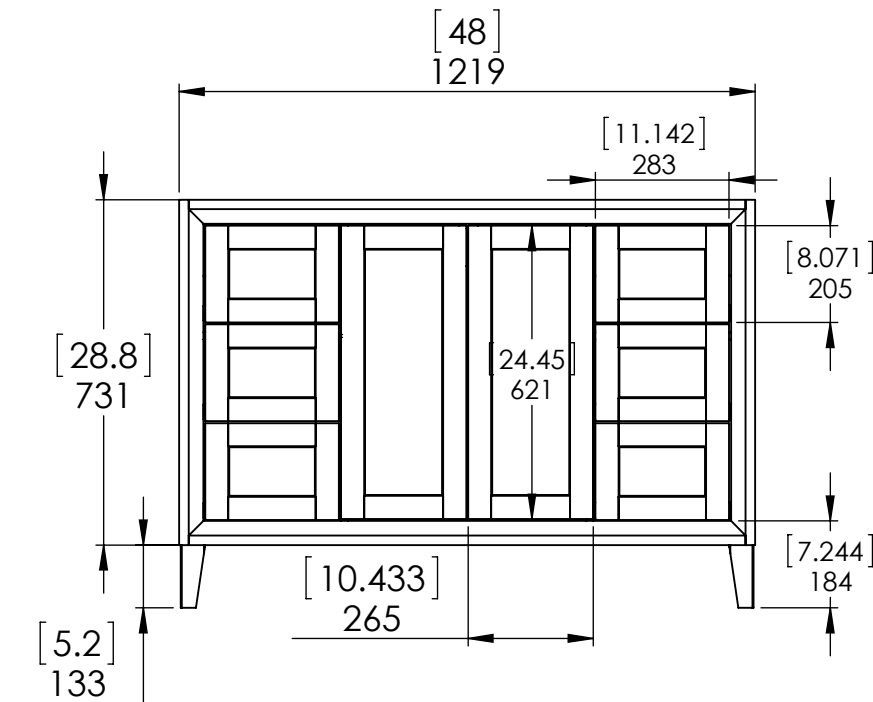

Top View

Isometric View

Front View

Side View

ITEM: **AU48-BL/GP** REV **A**

NOMBRE: **Austell Vanity 48in**

DWR	RZG	10/11/16
REV	R&D	10/11/16
APP	ING	10/11/16

MATERIAL: -

SCALE: 1:20 MODEL: **Austell Vanity 48 in**