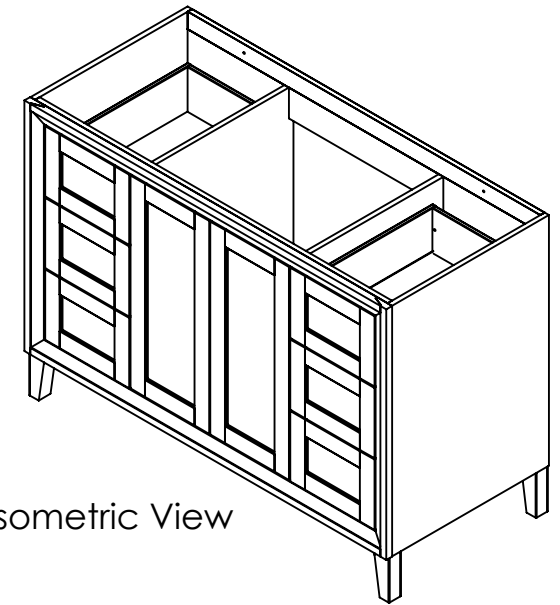

Top View

Isometric View

Front View

Side View

ITEM: **AU48-BL/GP** REV **A**

NOMBRE: **Austell Vanity 48in**

DWR	RZG	10/11/16
REV	R&D	10/11/16
APP	ING	10/11/16

MATERIAL: -

SCALE: 1:20 MODEL: **Austell Vanity 48 in**