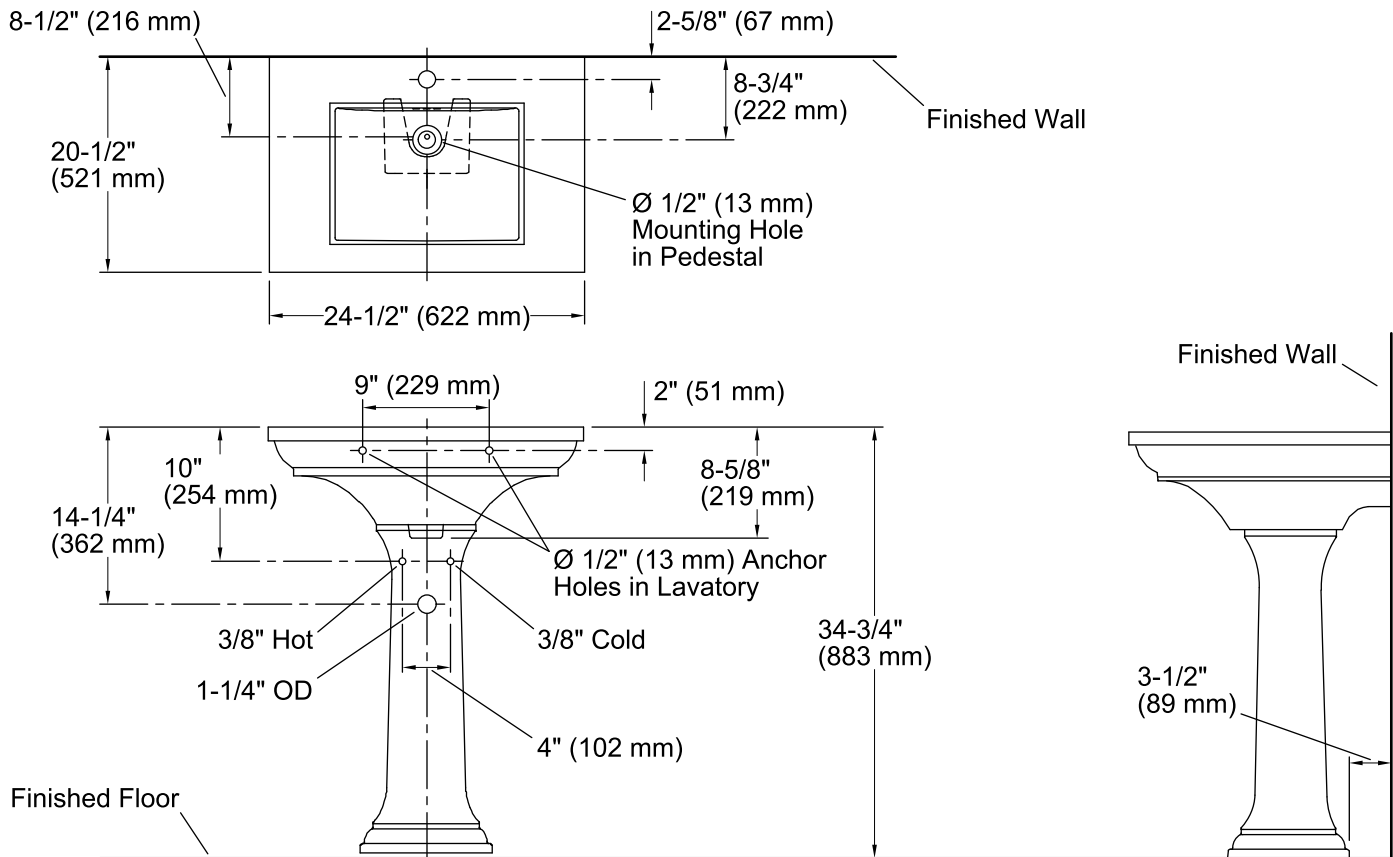

Memoirs® Stately

Pedestal Bathroom Sink

K-2344-1

Features

- Fireclay.
- Pedestal sink.
- Rectangular basin.
- With overflow.
- Single faucet hole.
- Coordinates with other products in the Memoirs collection.
- 24-1/2" (622 mm) x 20-1/2" (521 mm) x 34-3/4" (883 mm)

Recommended Accessories

K-7605-P Angle Supply with Stop (pair)

Components

Product includes:

K-2345-1 Pedestal Bathroom Sink Basin

K-2267 Bathroom Sink Pedestal

Additional included component/s: accessory pack, and rubber pads.

THE BOLD LOOK
OF **KOHLER**®

Technical Information

All product dimensions are nominal.

| | |
|-----------------------|---|
| Bowl configuration: | Single |
| Installation: | Pedestal |
| Bowl area (Only) | Length: 15-1/2" (394 mm) Width: 11-5/8" (295 mm) Water depth: 5" (127 mm) |
| Number of deck holes: | 1 |
| Faucet hole(s): | 1-3/8" (35 mm) |
| Drain hole: | 1-3/4" (44 mm) |