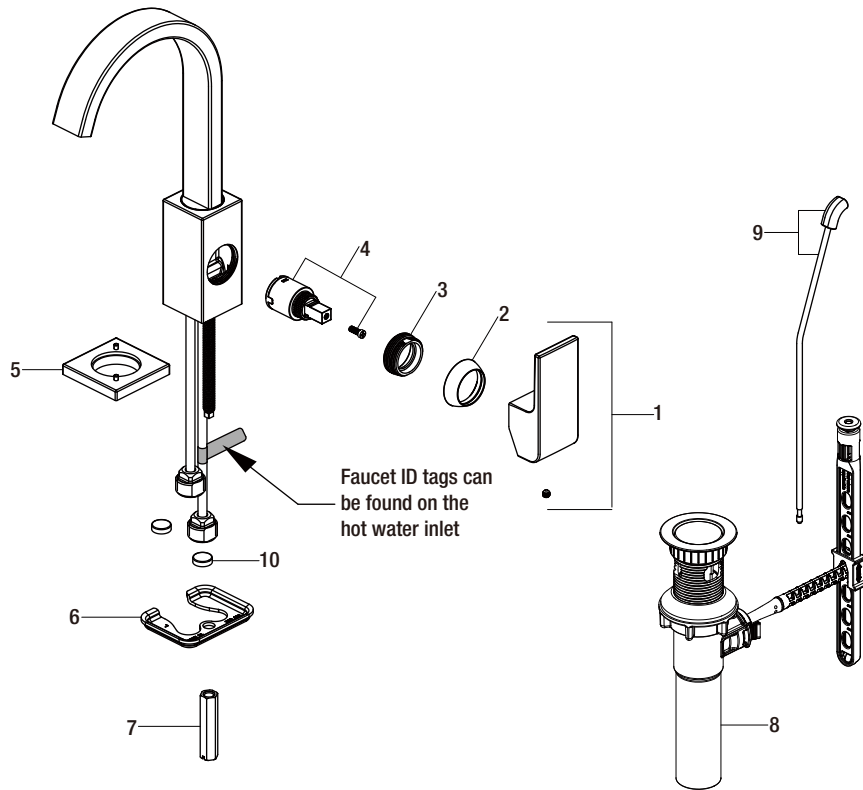

Replacement Parts List

Farrington Single-Handle Lavatory Faucet in Brushed Nickel

MODEL	SKU #	FINISH
HD67524W-6104	304353814	Brushed Nickel

Many replacement parts can be purchased online or at your local store. Please use the table below to identify the part SKU number needed, go to HOMEDEPOT.COM, and check for online and store availability. If you can't find the part you are looking for, please call 1-855-HD-GLACIER.

Part	Description	Part #	Internet SKU #	Store SKU #
1	Handle assembly	RP1353404		
2	Cap	RP8018404		
3	Bonnet nut	RP70480		
4	Cartridge & Screw	RP20064		
5	Flange	RP8060004		
6	Washer	RP70228		

Part	Description	Part #	Internet SKU #	Store SKU #
7	Lock nut	RP56091		
8	ClickInstall™ drain assembly	RP4022804		
9	Lift rod	RP4026004		
10	Screen filter	RP70072		