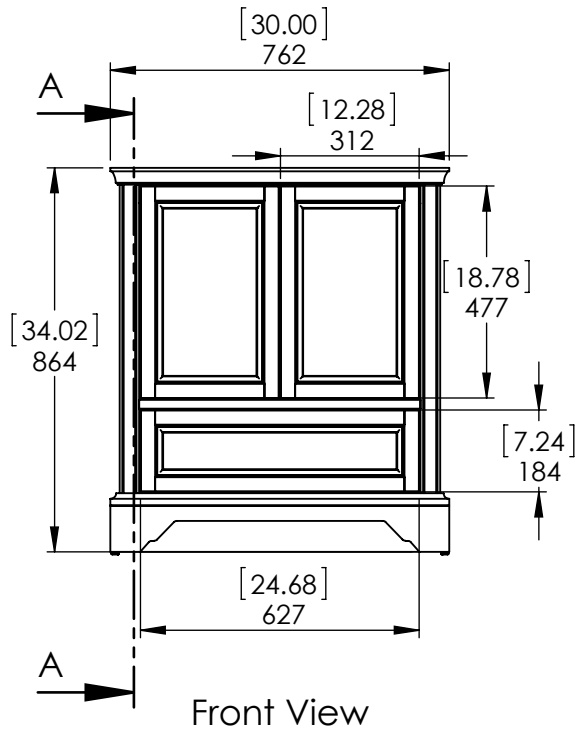

Top View

Isometric View

Front View

SECTION A-A  
SCALE 1 : 17

Back View

ITEM:	<b>SF30-WH</b>	REV	<b>A</b>
NAME:	<b>Stratfield 30in-White</b>		

DRW:	ARB	01/22/18	MATERIAL:	<b>German Beech 4/4 Laminated Particle Board in White</b>
REV:	ING	01/22/18		
APP:	R&D	01/22/18		
SCALE:	1:15	MODEL:	<b>Stratfield 30in</b>	