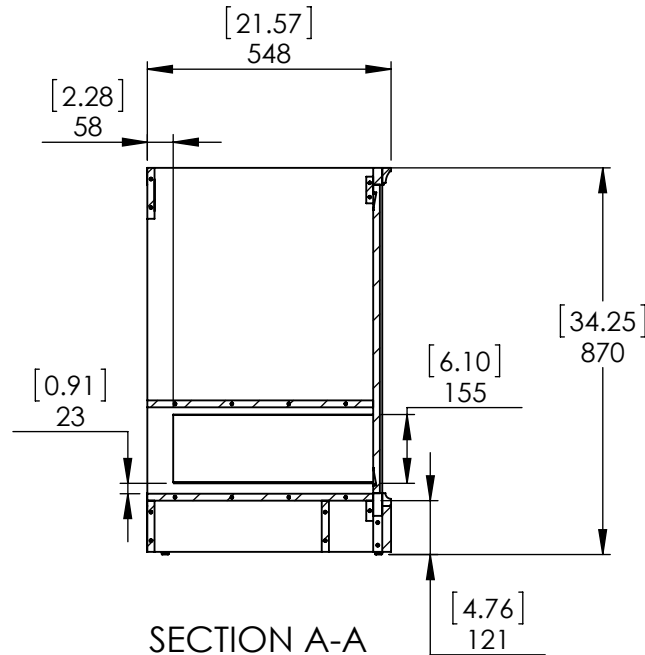

Top View

Isometric View

Front View

SECTION A-A  
SCALE 1 : 17

Back View

ITEM:	<b>SF30-WH</b>	REV	<b>A</b>
NAME:	<b>Stratfield 30in-White</b>		

DRW:	ARB	01/22/18	MATERIAL:	<b>German Beech 4/4 Laminated Particle Board in White</b>
REV:	ING	01/22/18		
APP:	R&D	01/22/18		
SCALE:	1:15	MODEL:	<b>Stratfield 30in</b>	