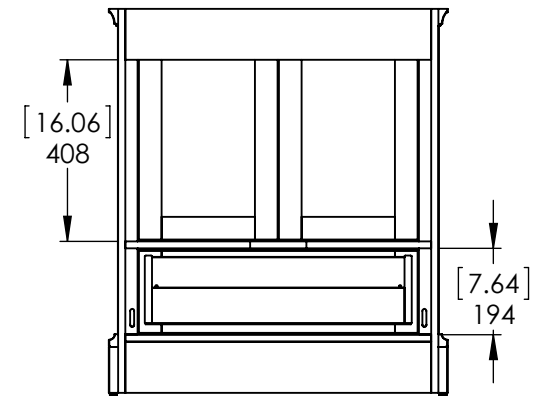

Top View

Isometric View

Front View

SECTION A-A  
SCALE 1 : 17

Back View

ITEM:	<b>SF30-WH</b>	REV	<b>A</b>
NAME:	<b>Stratfield 30in-White</b>		

DRW:	ARB	01/22/18	MATERIAL:	<b>German Beech 4/4 Laminated Particle Board in White</b>
REV:	ING	01/22/18		
APP:	R&D	01/22/18		
SCALE:	1:15	MODEL:	<b>Stratfield 30in</b>	