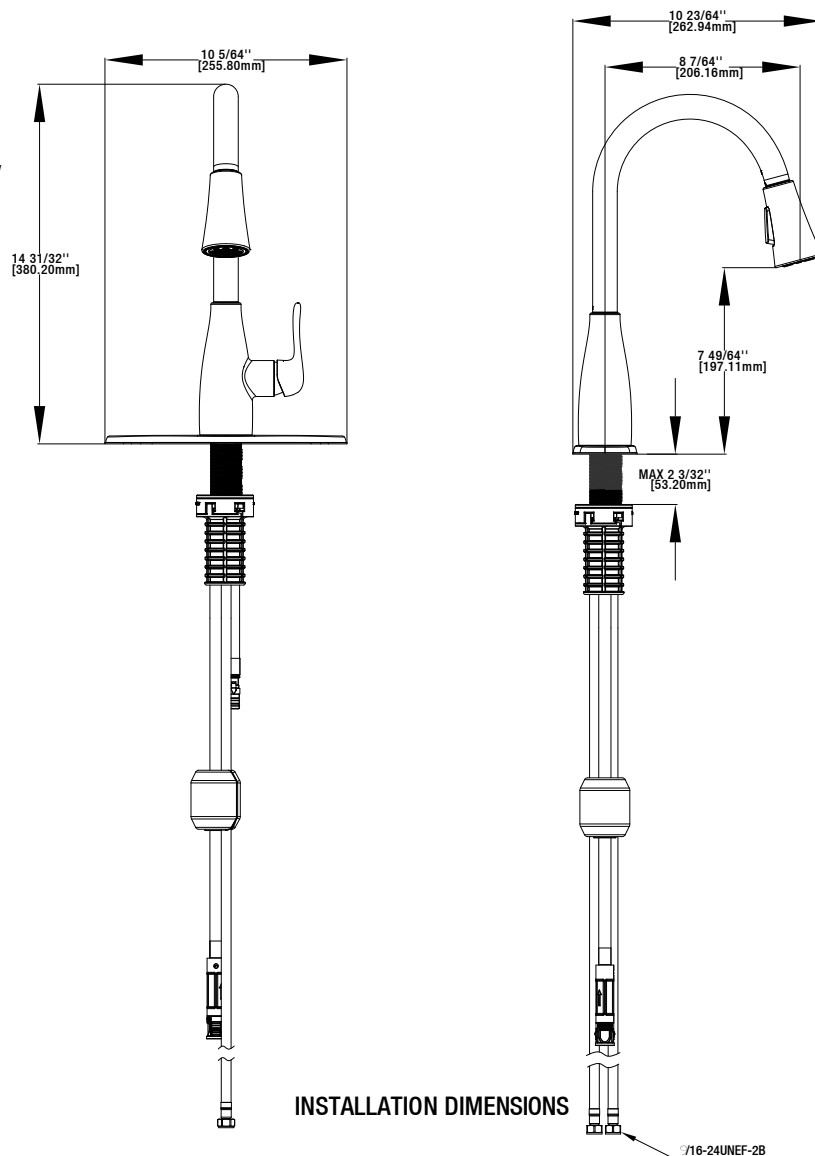

McKenna Single-Handle Pull-Down Sprayer Kitchen Faucet

MODEL	SKU#	FINISH
HD67726W-1201	1005604253	Chrome
HD67726W-1208D2	1005604255	Stainless Steel
HD67726W-1210H	1005604254	Matte Black
HD67726W-124405	314006951	Matte Gold

FEATURES

- Requires 1 Hole Sink with 8" On-Center
- Max Flow Rate: 1.8 gpm (6.8 L/min) at 60 psi
- Max Countertop Thickness: 2 3/32"
- Spout Reach: 8 7/64"
- Spout Height: 7 49/64"
- Ceramic Valve for Lifetime Drip-Free Operation
- With Zinc Lever Handle
- Fast Mount Installation

CODE COMPLIANCE

- IAPMO Certified: ASME A112.18.1/CSA B125.1
- NSF 61 Section 9
- NSF 372
- Calgreen Certified
- Meets AB 1953 Lead Standard
- ADA Compliant

WARRANTY

- Limited Lifetime Warranty

Glacier Bay reserves the right to make changes in specifications and materials and to change and discontinue models, both without notice or obligation. Dimensions are for reference only.