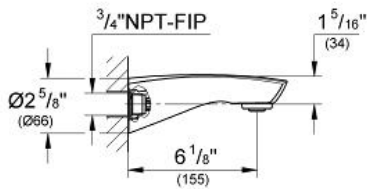

Product Description:
Bath Spout 6"

Standard Specification:

- Wall mount
- 3/4" connection thread
- Sistra flow straightener
- GROHE StarLight® finish

Applicable Codes & Standards:

- Energy Policy Act of 1992
- ASME A112.18.1/CSA B125.1