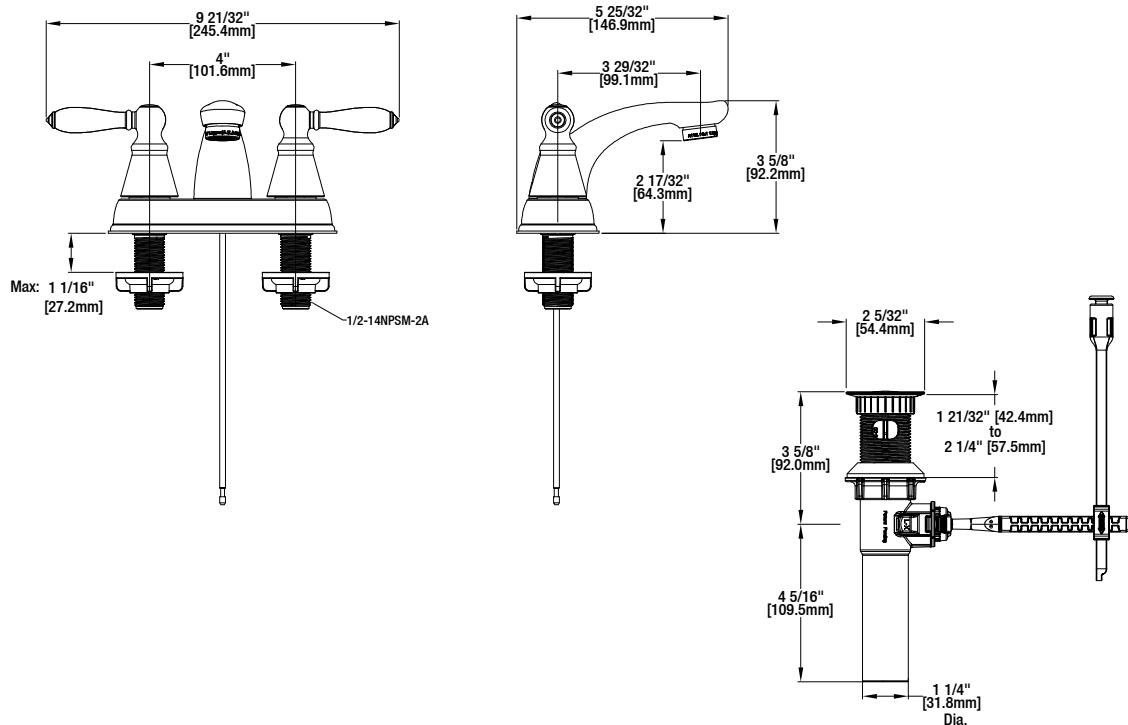

WARRANTY

- Limited Lifetime Warranty

INSTALLATION DIMENSIONS

Glacier Bay reserves the right to make changes in specifications and materials and to change and discontinue models, both without notice or obligation. Dimensions are for reference only.