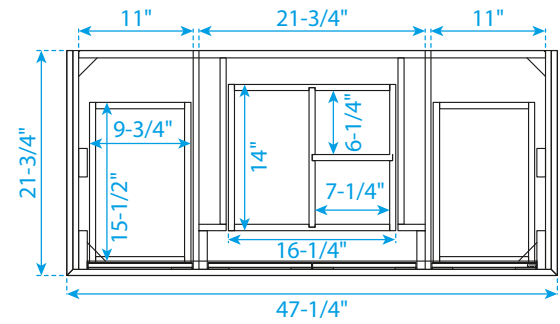

WYNDHAM COLLECTION

TOP VIEW OF VANITY CABINET

Note: All Measurements are $\pm 1/4$ ".

WC-2323-48