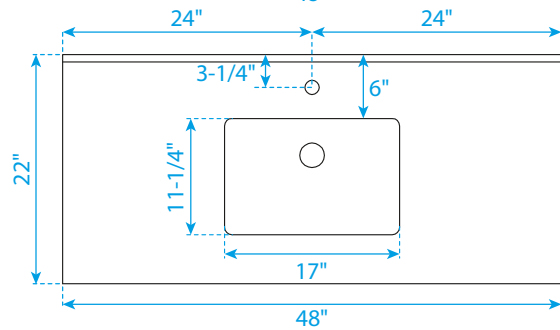

WYNDHAM COLLECTION

TOP VIEW OF VANITY CABINET

Note: All Measurements are $\pm 1/4$ ".

WC-2323-48