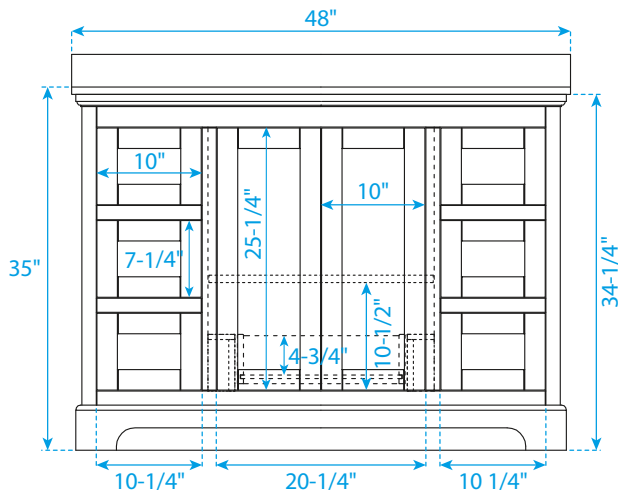

WYNDHAM COLLECTION

TOP VIEW OF VANITY CABINET

Note: All Measurements are $\pm 1/4$ ".

WC-2323-48