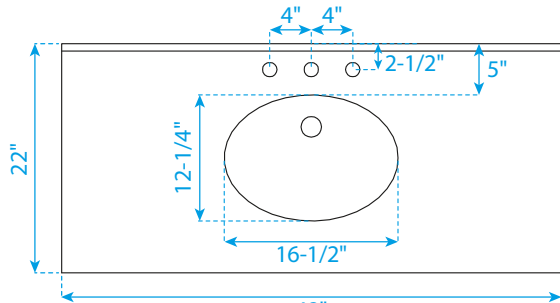

WYNDHAM COLLECTION

TOP VIEW OF VANITY CABINET

Note: All Measurements are $\pm 1/4$ ".

WC-2323-48