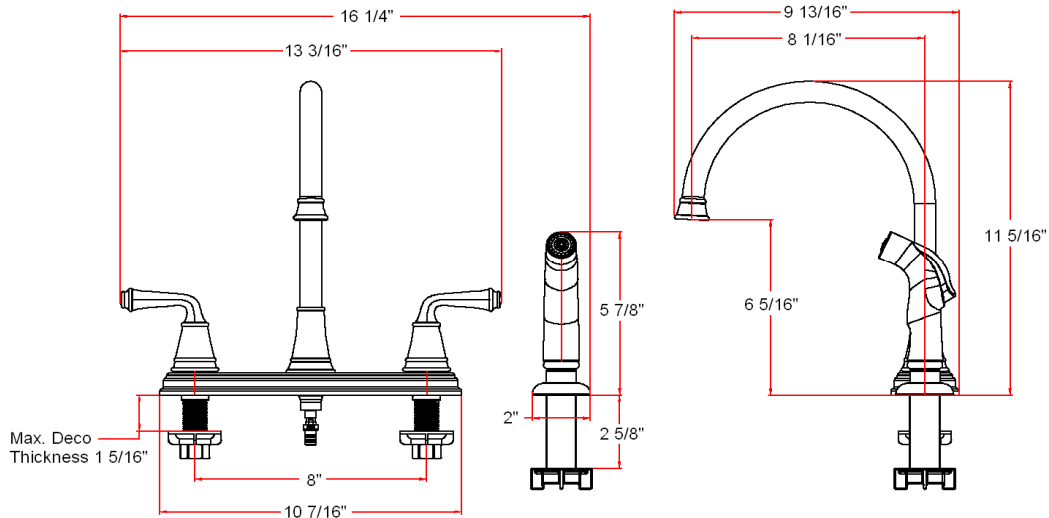

Dimensions

Warranty & Compliances

Warranty	Lifetime Limited Warranty
IAPMO/UPC	UPC & cUPC Compliant
ASME	ASME A112.18.1-05
ANSI	Compliant
ADA	Compliant
NSF	Compliant
AB1953	Compliant

Order Codes & Finishes/Colors

Polished Chrome (US26)	524710	
Oil Rubbed Bronze (US10B)	524736	

Type:

Job:

Order Code:

Approvals:

Design House reserves the right to make changes in materials, specifications & models at any time. Design House also reserves the right to discontinue product without notice or obligation.