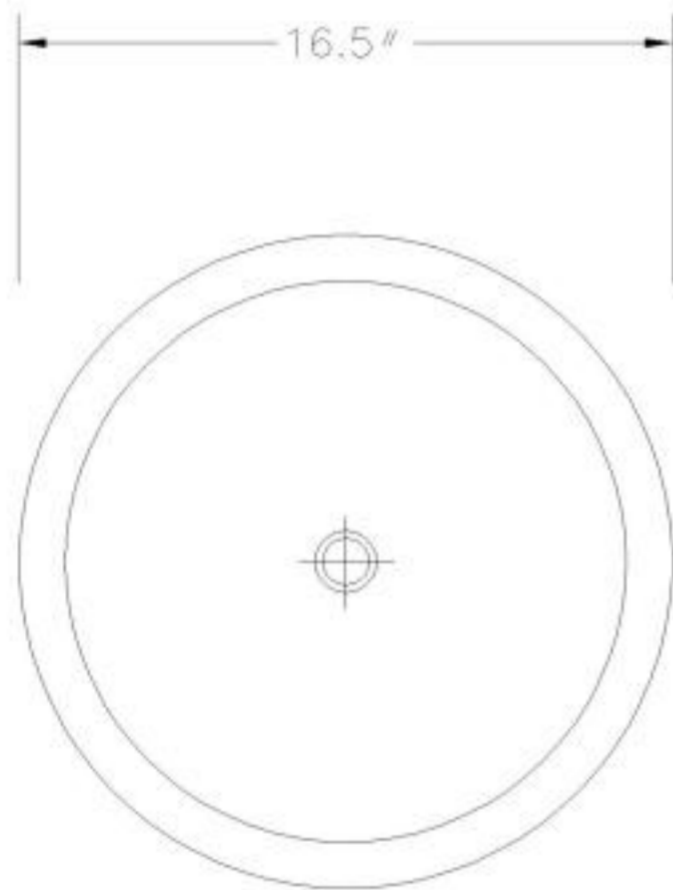

ANZZI VESSEL SINK

NATURAL STONE MATERIAL

LS-AZ311
COFFEE MARBLE