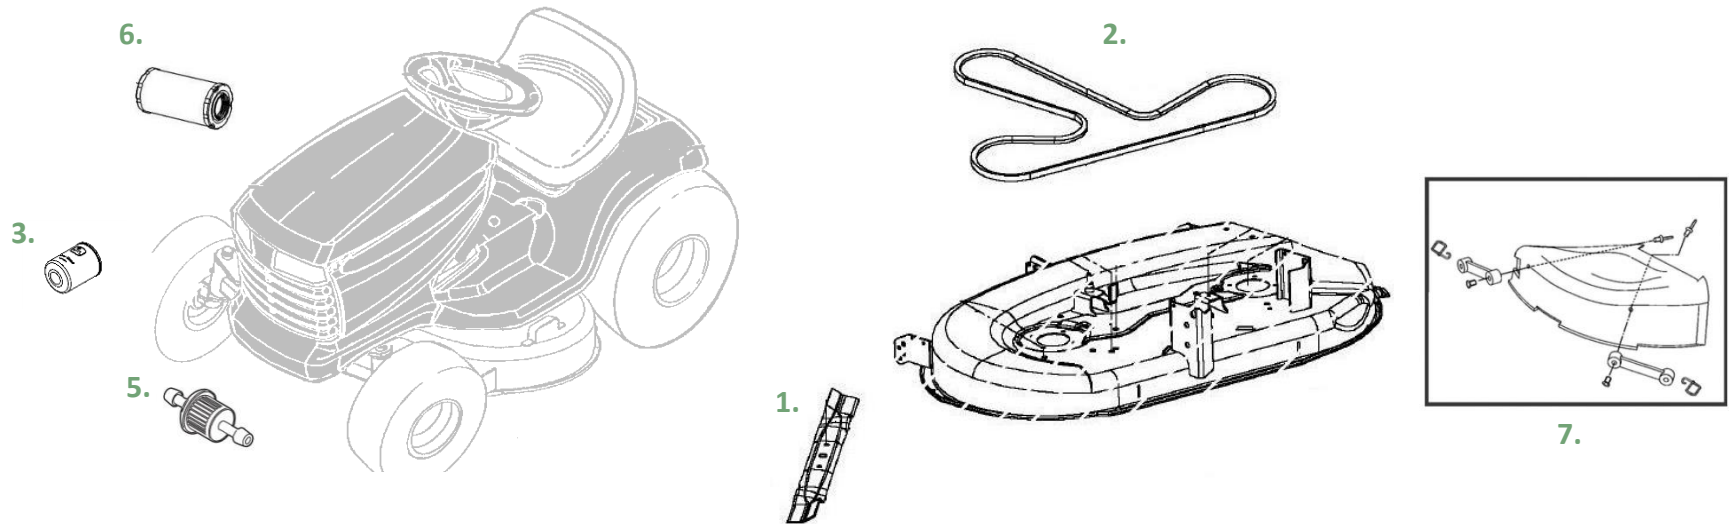

John Deere E100 Lawn Tractor

Parts and Maintenance Information

Key	Description	Part Number	THD Store SKU	THD Online SKU
1.	42 inch Mower Blade (3n1)	GY20850	469-318	100543327
2.	42 inch Mower Deck Belt	GX20072	374-857	100330463
3.	Oil Filter	GY20577	226-963	100175070
4.	Oil	TY22029	226-971	100127512
5.	Fuel Filter	GY20709	289-625	100126418
6.	Air Filter	GY21435	876-771	202722487
7.	Mulch Cover	GY00115	178-452	100670936